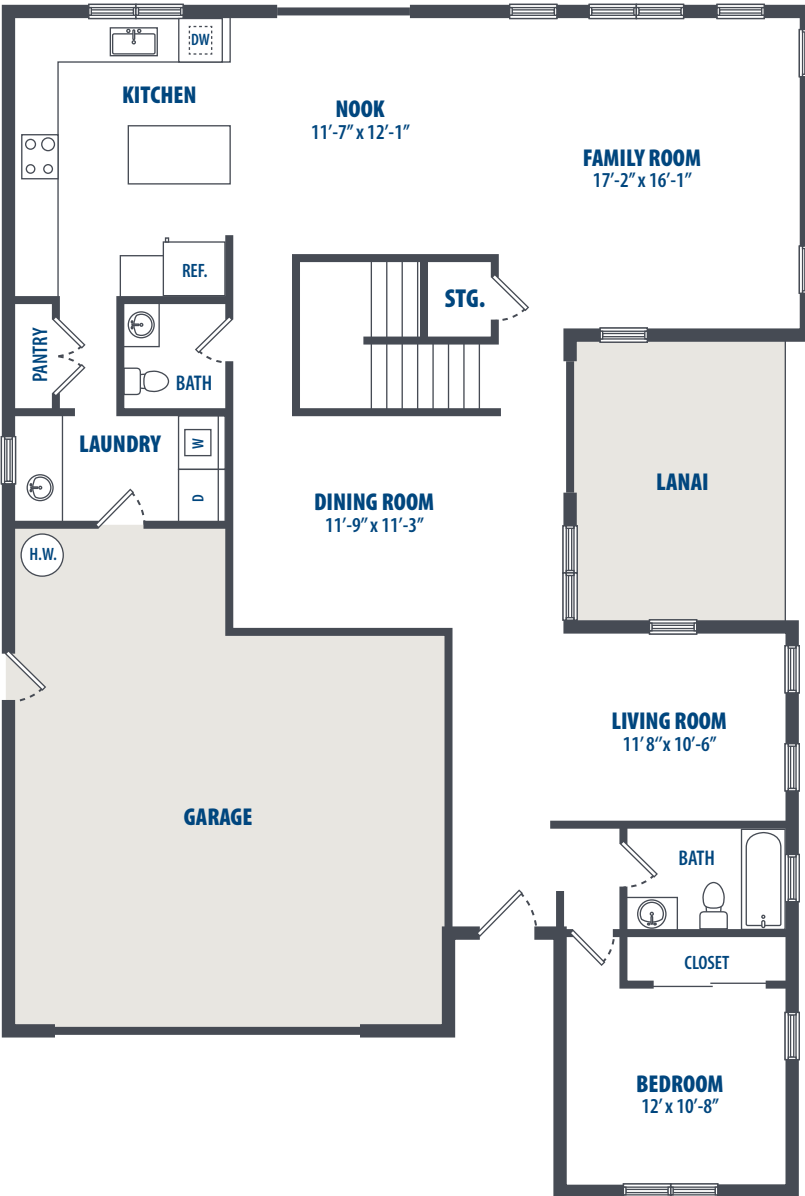

FIRST LEVEL

SECOND LEVEL

3349 Catlin Drive | Honolulu, HI 96818 | Phone: 808-784-7800

**All square footage is approximate.*