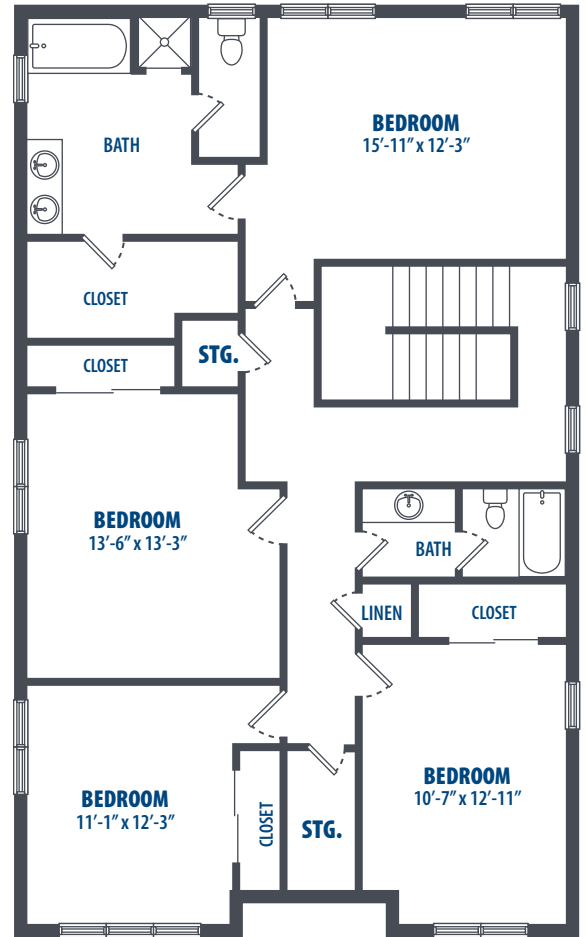

FIRST LEVEL

SECOND LEVEL

3349 Catlin Drive | Honolulu, HI 96818 | Phone: 808-784-7800

**All square footage is approximate.*