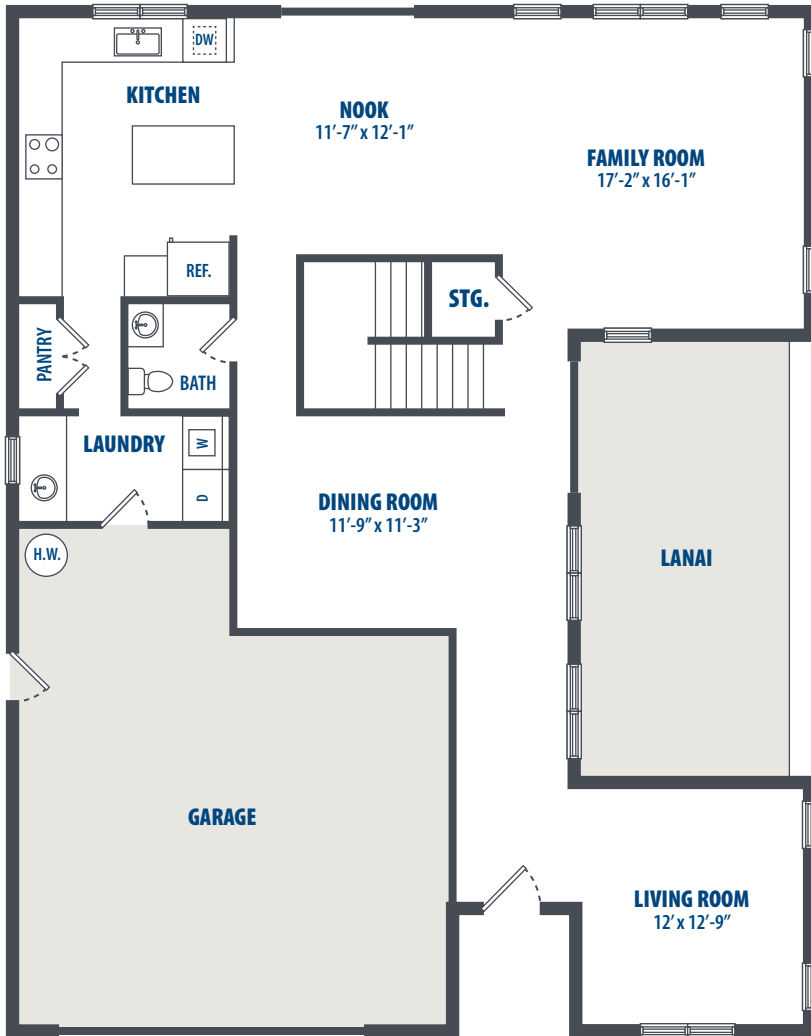

FIRST LEVEL

SECOND LEVEL

3349 Catlin Drive | Honolulu, HI 96818 | Phone: 808-784-7800

**All square footage is approximate.*