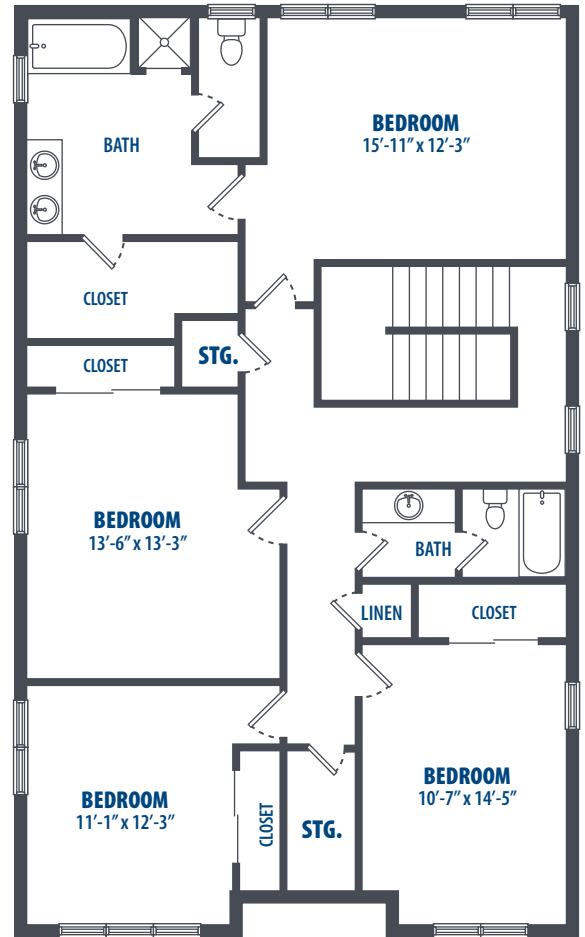

FIRST LEVEL

SECOND LEVEL

3349 Catlin Drive | Honolulu, HI 96818 | Phone: 808-784-7800

**All square footage is approximate.*