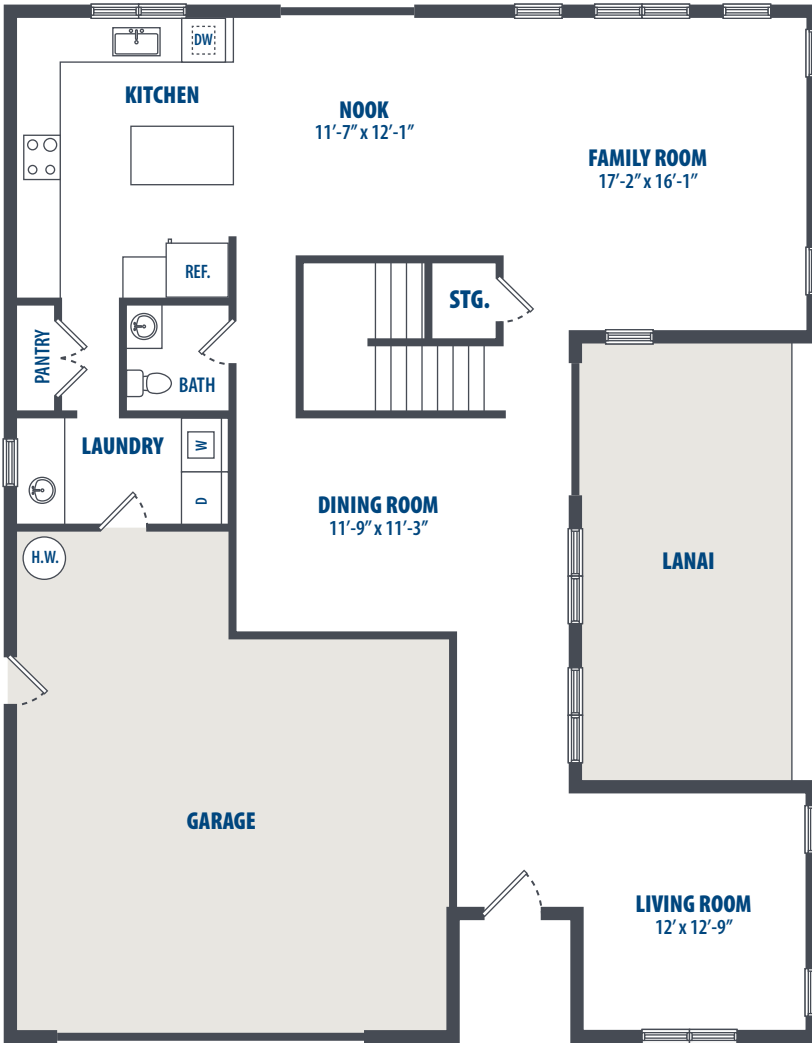

**FIRST LEVEL**

**SECOND LEVEL**

3349 Catlin Drive | Honolulu, HI 96818 | Phone: 808-784-7800

*\*All square footage is approximate.*