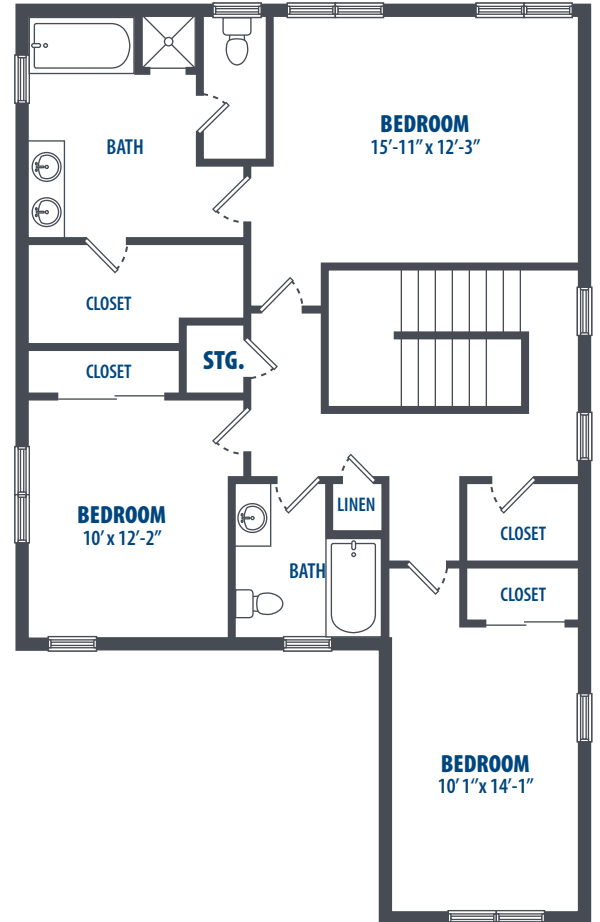

**FIRST LEVEL**

**SECOND LEVEL**

3349 Catlin Drive | Honolulu, HI 96818 | Phone: 808-784-7800

*\*All square footage is approximate.*