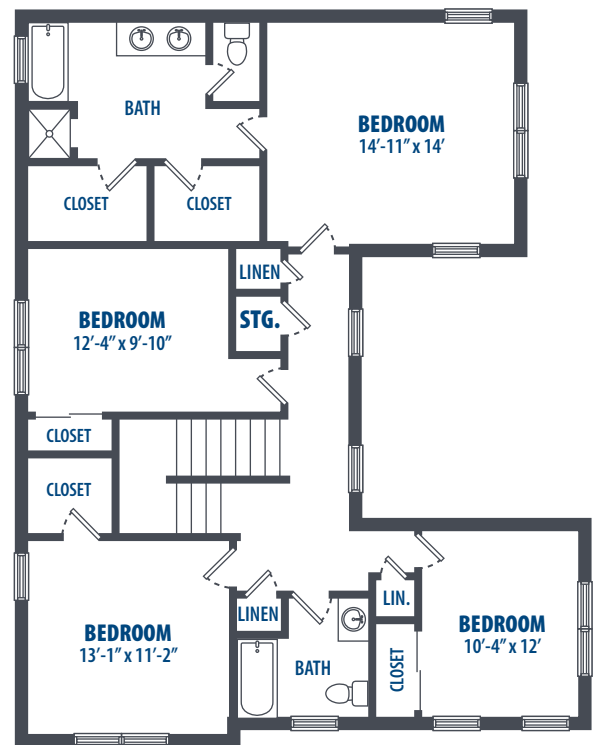

FIRST LEVEL

SECOND LEVEL

3349 Catlin Drive | Honolulu, HI 96818 | Phone: 808-784-7800

**All square footage is approximate.*