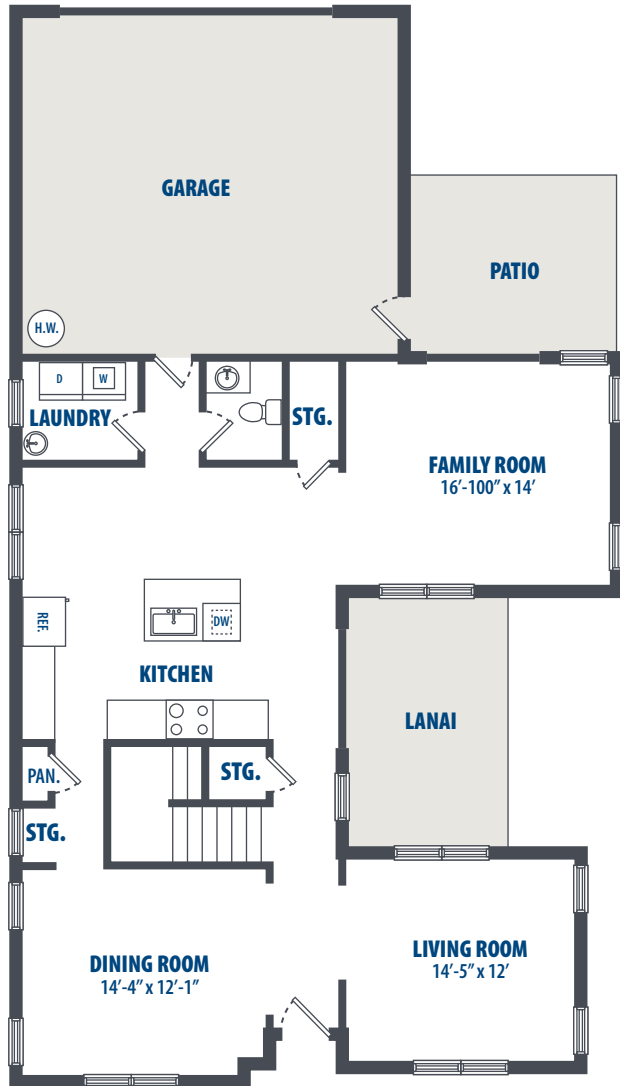

FIRST LEVEL

SECOND LEVEL

3349 Catlin Drive | Honolulu, HI 96818 | Phone: 808-784-7800

**All square footage is approximate.*