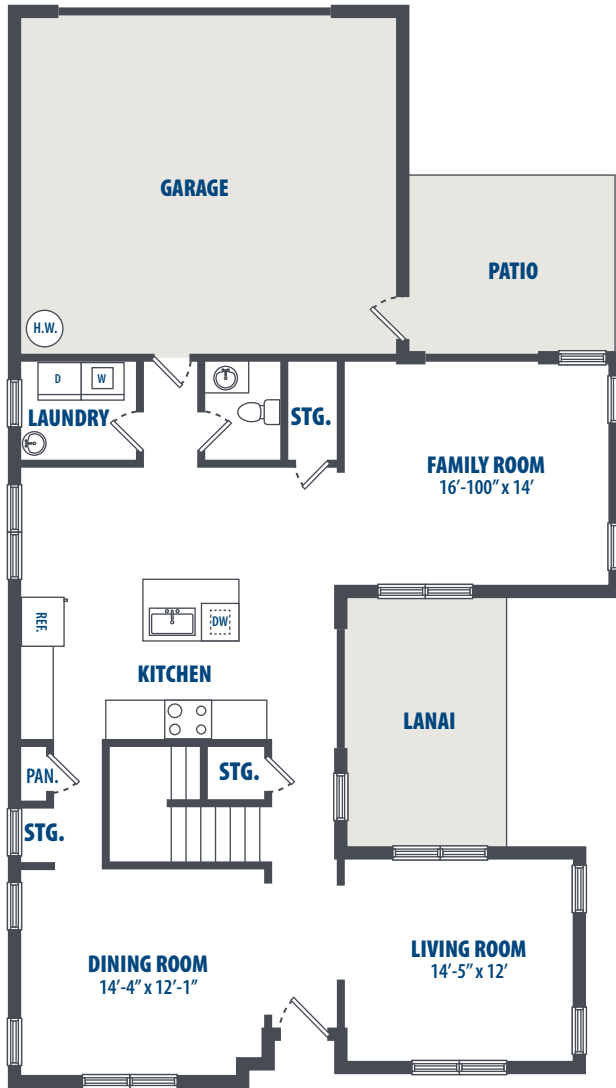

FIRST LEVEL

SECOND LEVEL

3349 Catlin Drive | Honolulu, HI 96818 | Phone: 808-784-7800

**All square footage is approximate.*