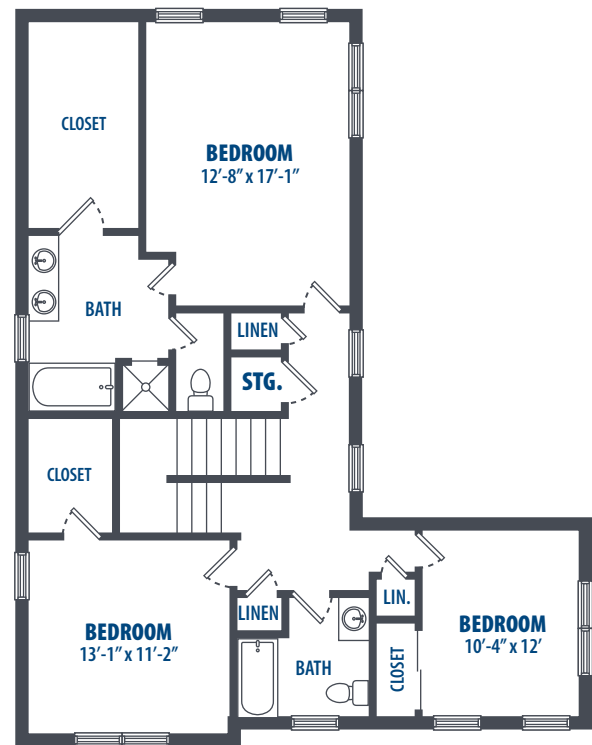

FIRST LEVEL

SECOND LEVEL

3349 Catlin Drive | Honolulu, HI 96818 | Phone: 808-784-7800

**All square footage is approximate.*