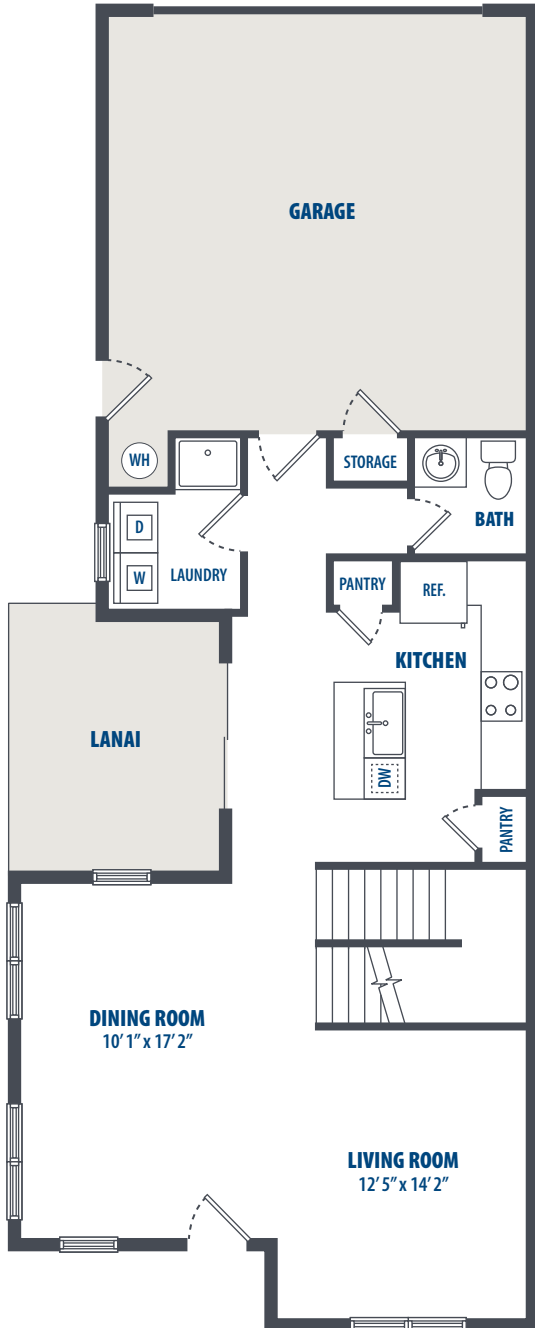

FIRST FLOOR

SECOND FLOOR

3349 Catlin Drive | Honolulu, HI 96818 | Phone: 808-784-7800

**All square footage is approximate.*