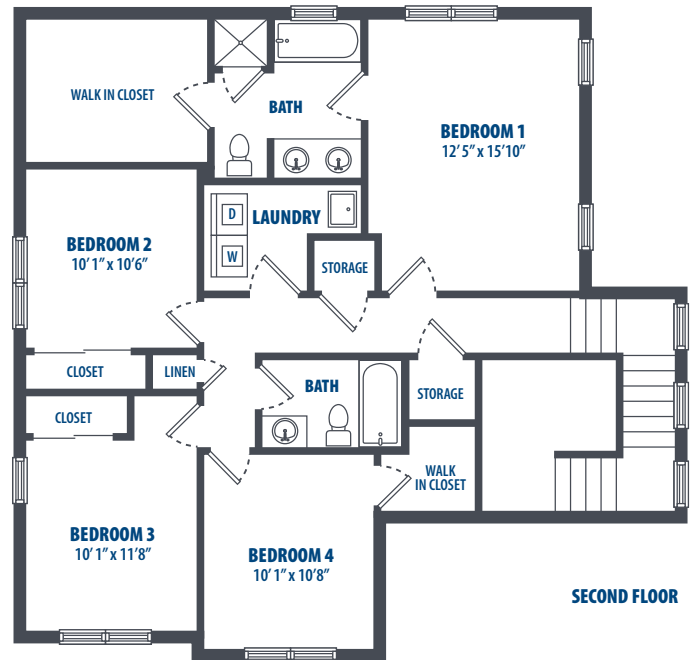

MALOELAP - KUKUI (NUT)

4 Bedroom | 2.5 Bath | 2144 Sq. Ft.*

3349 Catlin Drive | Honolulu, HI 96818 | Phone: 808-784-7800

**All square footage is approximate.*