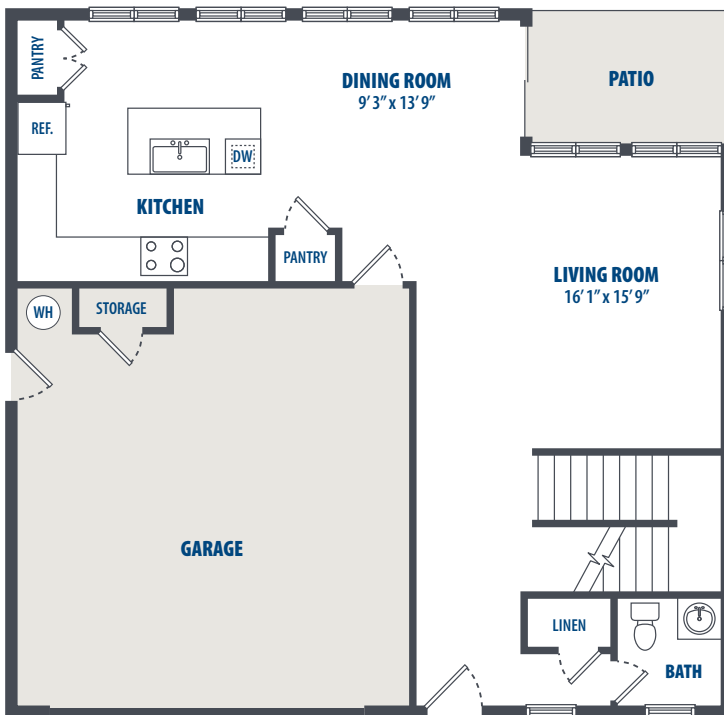

FIRST FLOOR

3349 Catlin Drive | Honolulu, HI 96818 | Phone: 808-784-7800

**All square footage is approximate.*