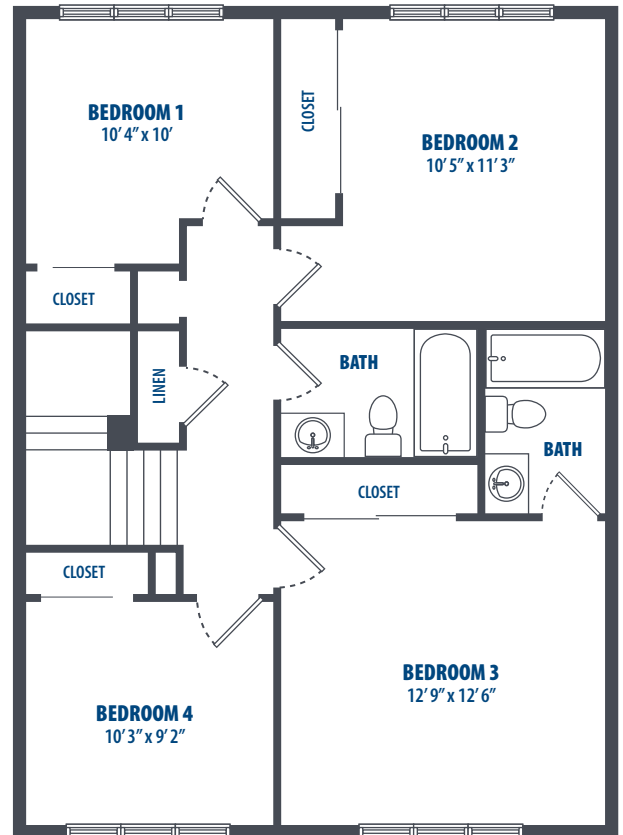

FIRST FLOOR

SECOND FLOOR

3349 Catlin Drive | Honolulu, HI 96818 | Phone: 808-784-7800

**All square footage is approximate.*