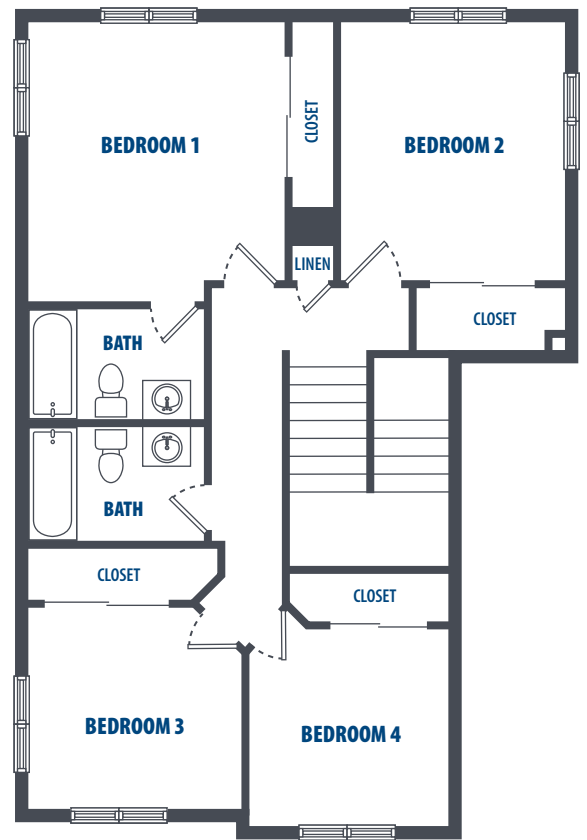

FIRST FLOOR

SECOND FLOOR

3349 Catlin Drive | Honolulu, HI 96818 | Phone: 808-784-7800

*\*All square footage is approximate.*