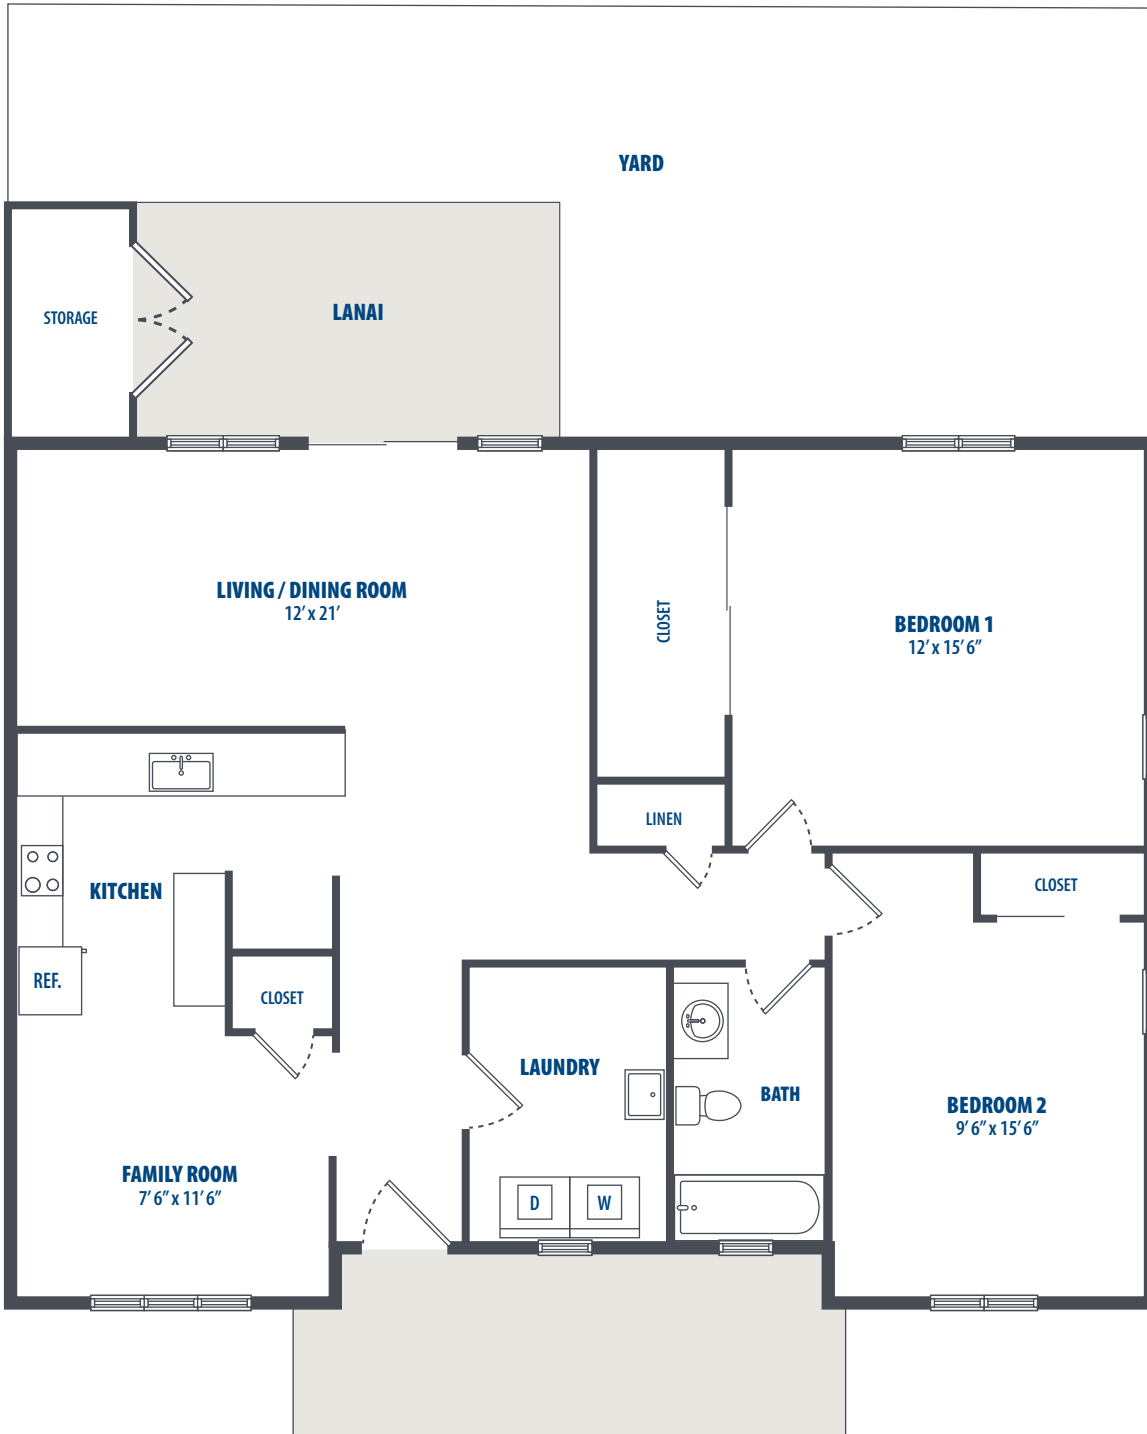

OHANA

HUNT MILITARY COMMUNITY

CAMP STOVER - RENOVATED

2 Bedroom | 1 Bath | 1087 Sq. Ft.*

3349 Catlin Drive | Honolulu, HI 96818 | Phone: 877-494-8370

**All square footage is approximate.*