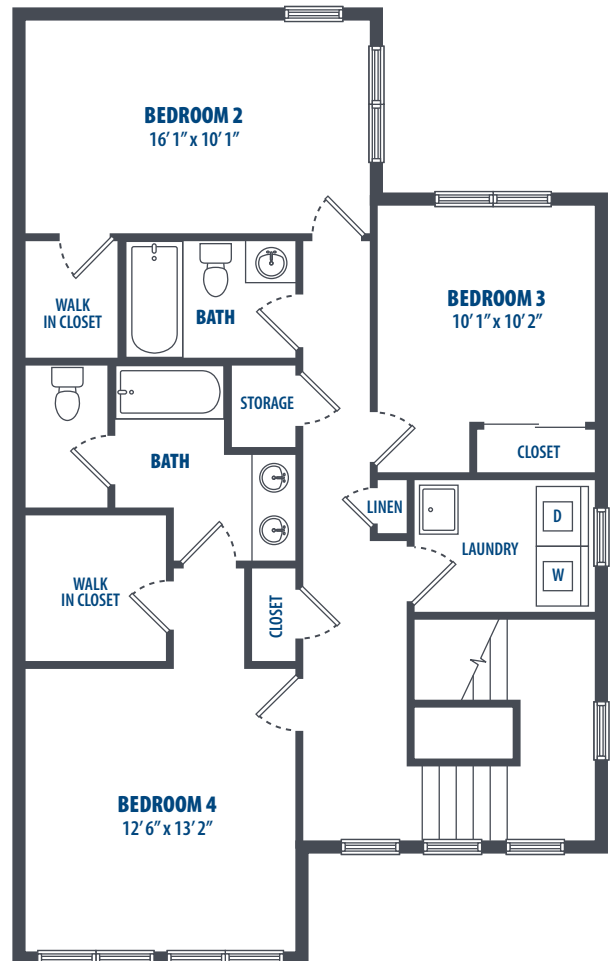

HELE MAI - CLARK

4 Bedroom | 3 Bath | 1992 Sq. Ft.*

FIRST FLOOR

SECOND FLOOR

3349 Catlin Drive | Honolulu, HI 96818 | Phone: 808-784-7800

**All square footage is approximate.*