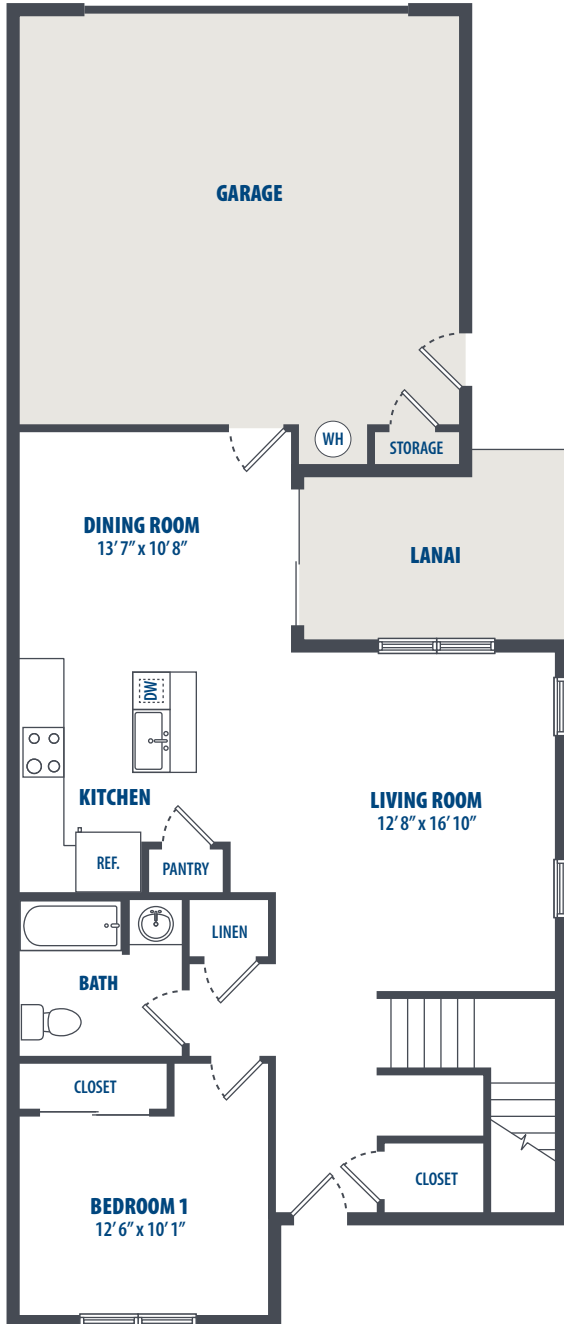

HELE MAI - CLARK

4 Bedroom | 3 Bath | 1992 Sq. Ft.*

FIRST FLOOR

SECOND FLOOR

3349 Catlin Drive | Honolulu, HI 96818 | Phone: 808-784-7800

**All square footage is approximate.*