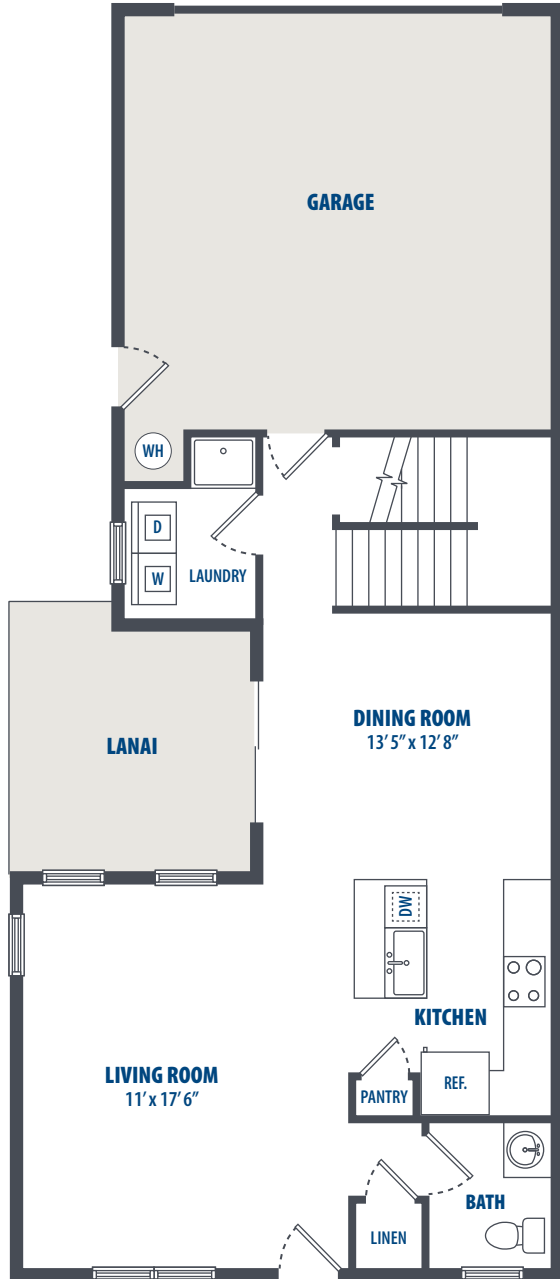

HELE MAI - TALLE

3 Bedroom | 2.5 Bath | 1720 Sq. Ft.*

FIRST FLOOR

SECOND FLOOR

3349 Catlin Drive | Honolulu, HI 96818 | Phone: 877-494-8370

**All square footage is approximate.*