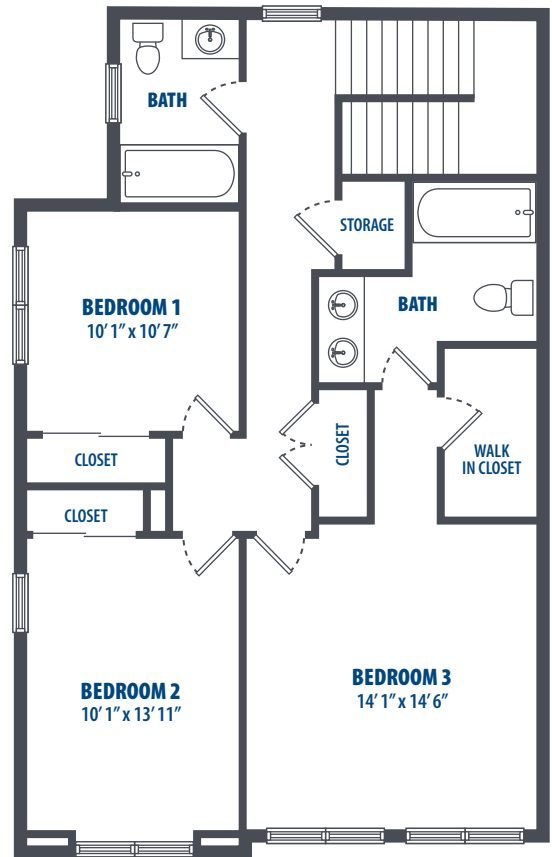

HELE MAI - TALLE

3 Bedroom | 2.5 Bath | 1720 Sq. Ft.*

FIRST FLOOR

SECOND FLOOR

3349 Catlin Drive | Honolulu, HI 96818 | Phone: 877-494-8370

**All square footage is approximate.*