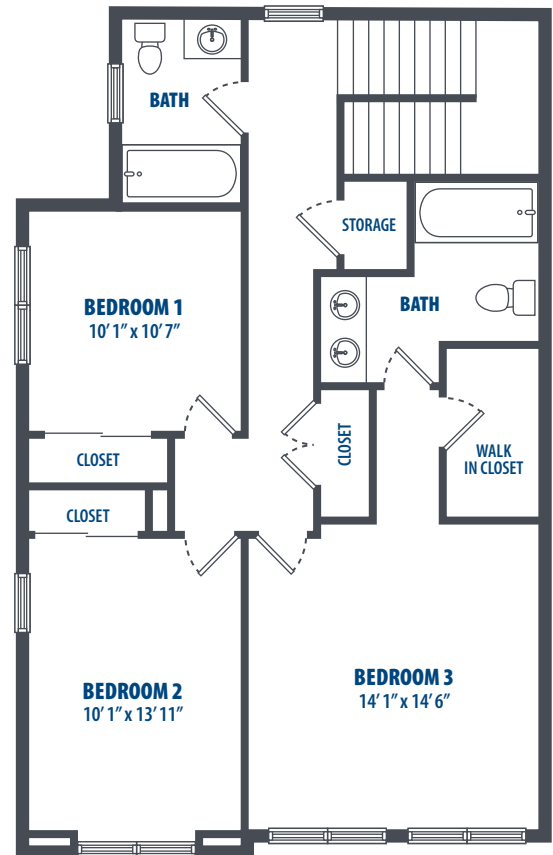

HELE MAI - TALLE

3 Bedroom | 2.5 Bath | 1720 Sq. Ft.*

FIRST FLOOR

SECOND FLOOR

3349 Catlin Drive | Honolulu, HI 96818 | Phone: 808-784-7800

**All square footage is approximate.*