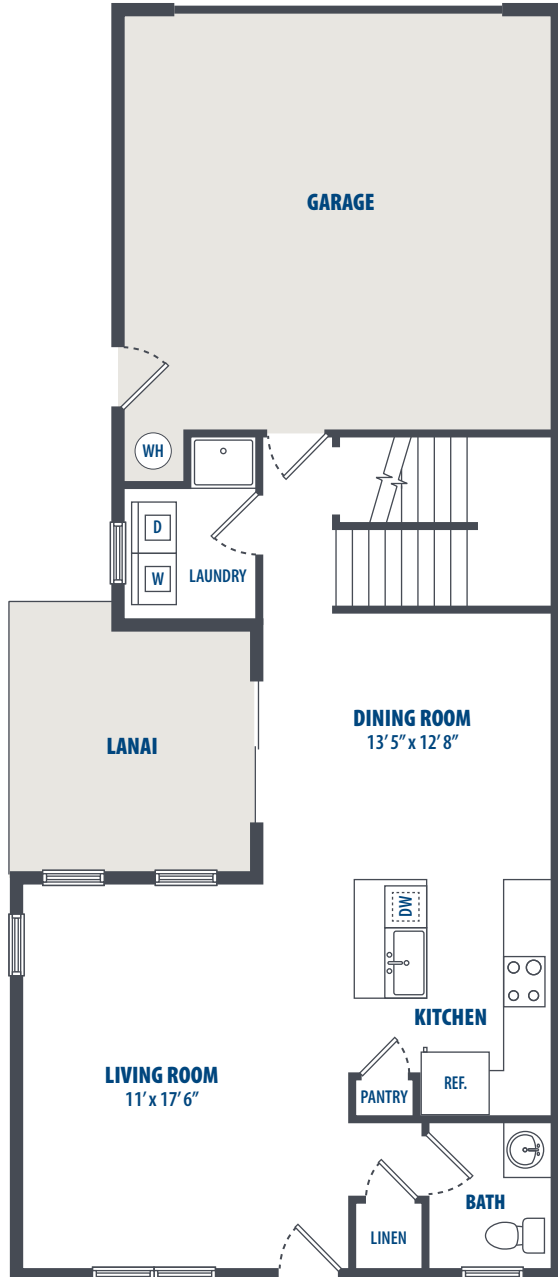

HELE MAI - TALLE

3 Bedroom | 2.5 Bath | 1720 Sq. Ft.*

FIRST FLOOR

SECOND FLOOR

3349 Catlin Drive | Honolulu, HI 96818 | Phone: 808-784-7800

**All square footage is approximate.*