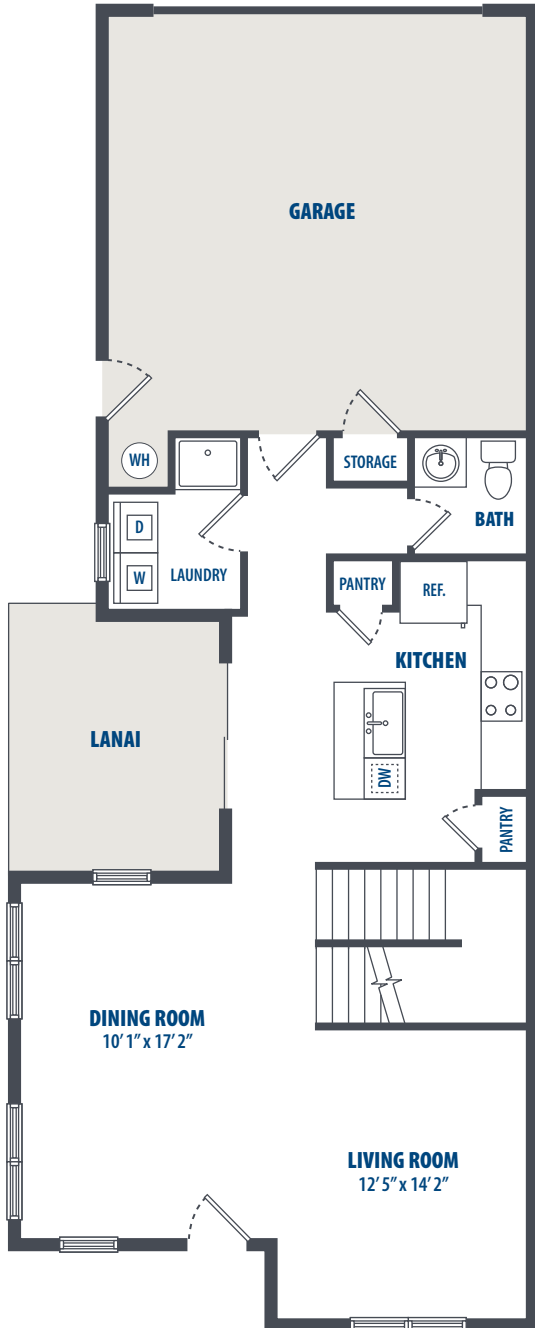

## HELE MAI - LEKIO

3 Bedroom | 2.5 Bath | 1647 Sq. Ft.\*

### FIRST FLOOR

### SECOND FLOOR

3349 Catlin Drive | Honolulu, HI 96818 | Phone: 808-784-7800

*\*All square footage is approximate.*