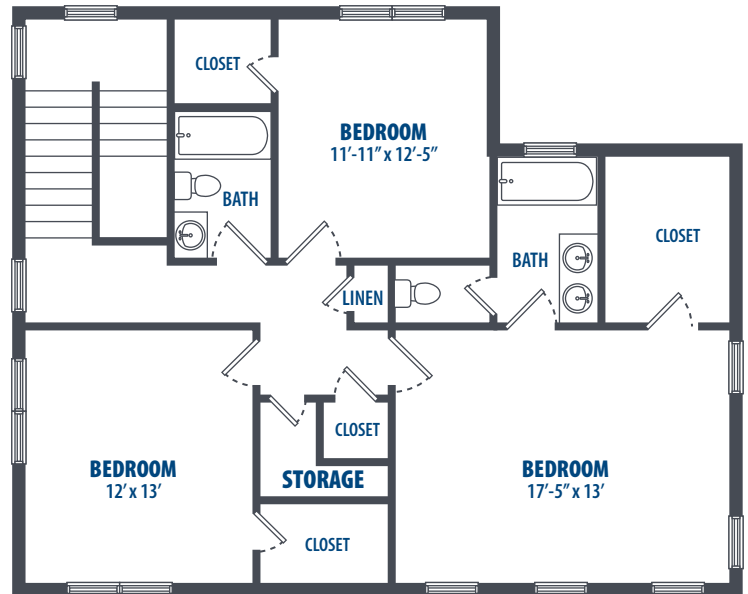

HALSEY TERRACE - FARGO

3 Bedroom | 2.5 Bath | 1956 Sq. Ft.*

FIRST LEVEL

SECOND LEVEL

3349 Catlin Drive | Honolulu, HI 96818 | Phone: 808-784-7800

**All square footage is approximate.*