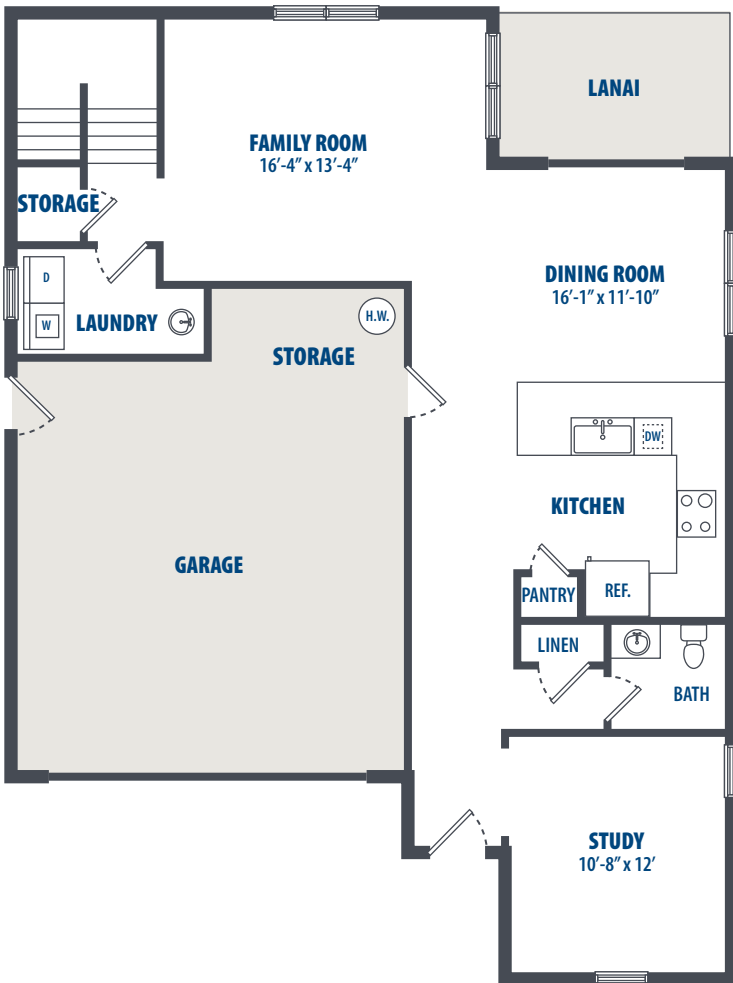

HALSEY TERRACE - FARGO

3 Bedroom | 2.5 Bath | 1956 Sq. Ft.*

FIRST LEVEL

SECOND LEVEL

3349 Catlin Drive | Honolulu, HI 96818 | Phone: 808-784-7800

**All square footage is approximate.*