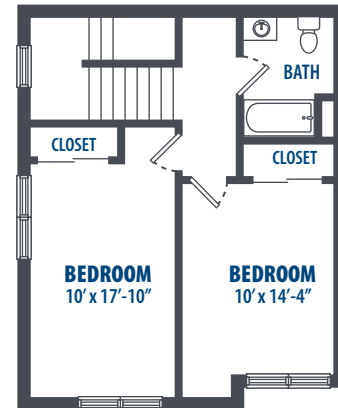

FIRST LEVEL

SECOND LEVEL

3349 Catlin Drive | Honolulu, HI 96818 | Phone: 808-784-7800

**All square footage is approximate.*