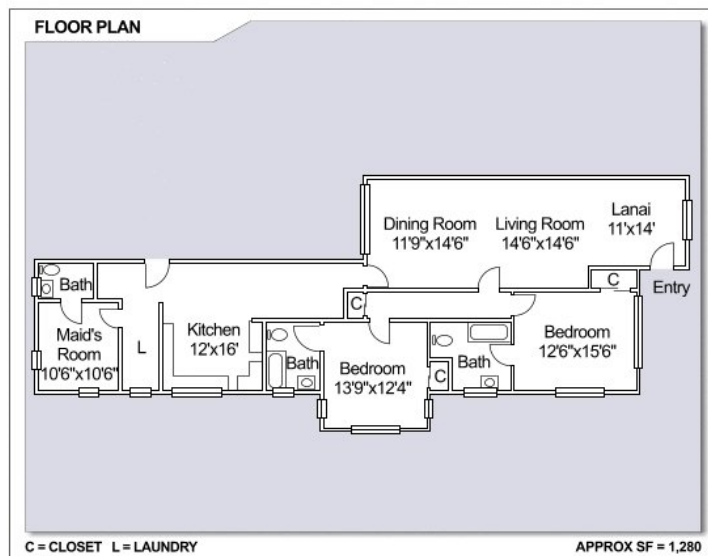

Hale Alii - 1280 SF 3
Bedroom 2.5 Bath

* All Square Footage is Approximate