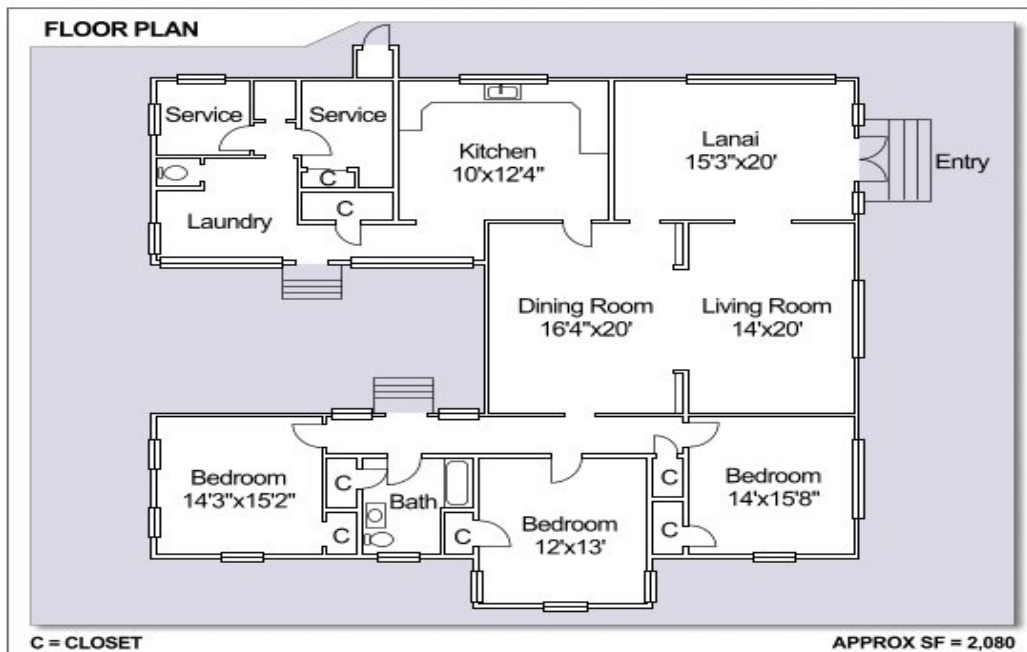

Hale Alii - 2080 SF
3 Bedroom 1 Bath

* All Square Footage is Approximate