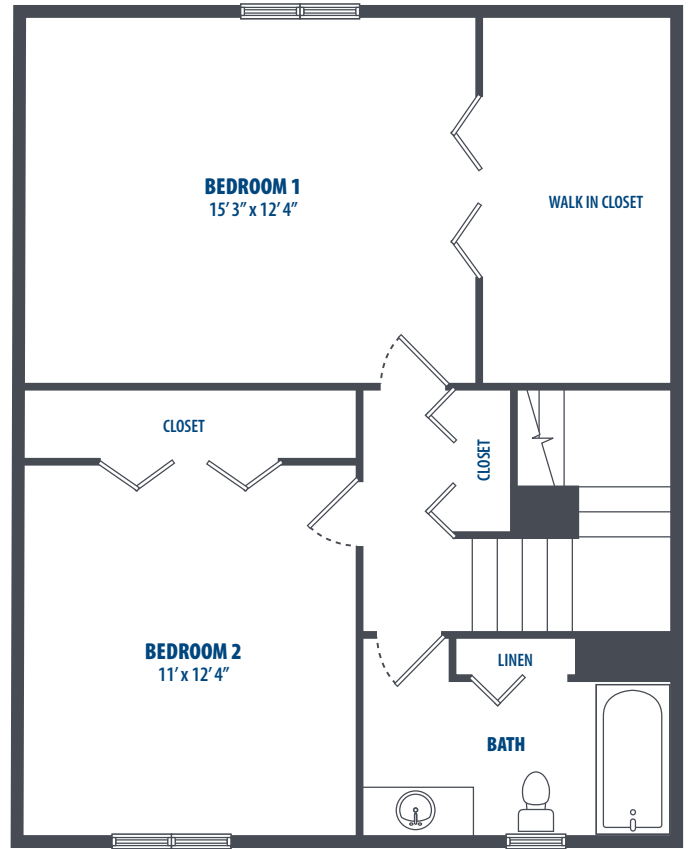

FIRST FLOOR

SECOND FLOOR

3349 Catlin Drive | Honolulu, HI 96818 | Phone: 808-784-7800

**All square footage is approximate.*