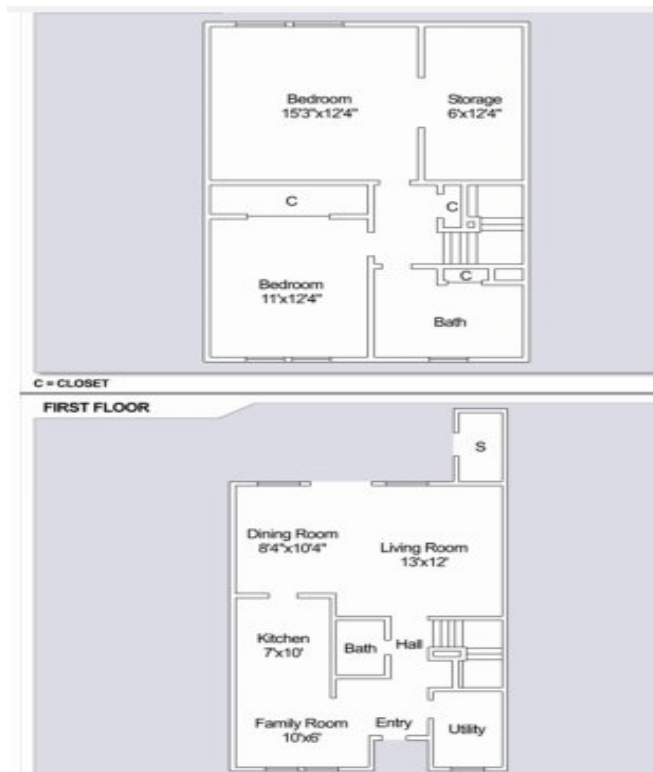

Halawa - 987 SF  
2 Bedroom 2 Bath

\* All Square Footage is Approximate