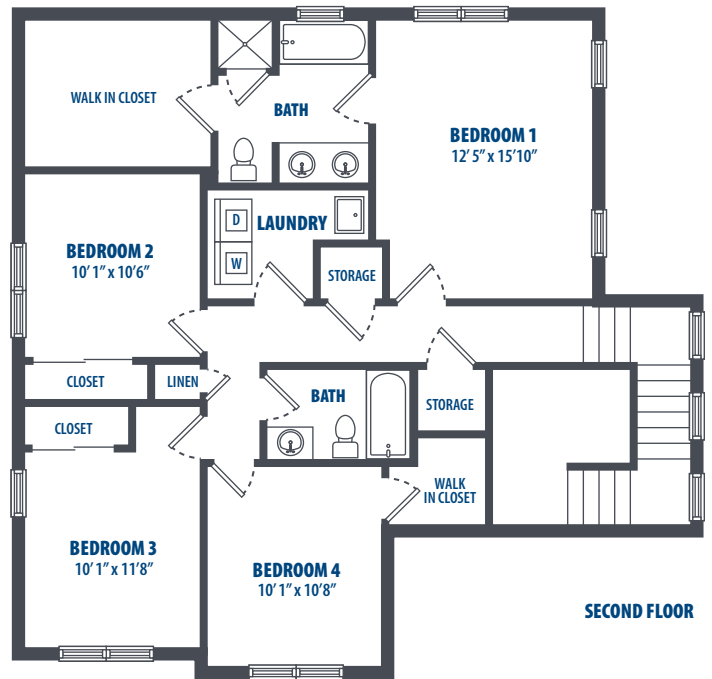

# FORD ISLAND LANDING - 312

4 Bedroom | 2.5 Bath | 2144 Sq. Ft.\*

3349 Catlin Drive | Honolulu, HI 96818 | Phone: 808-784-7800

*\*All square footage is approximate.*