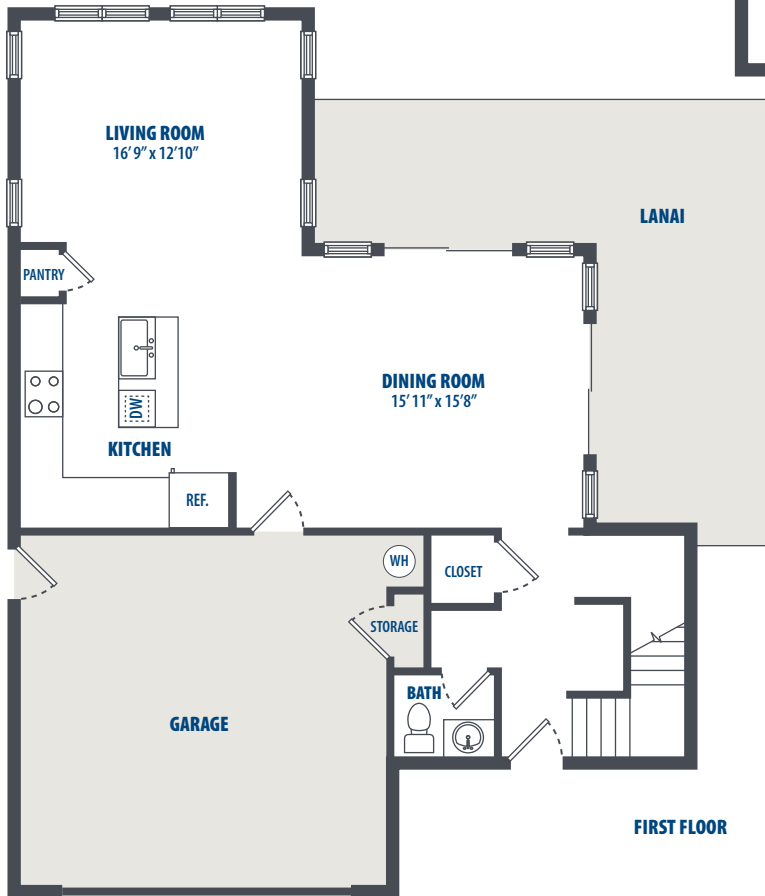

# FORD ISLAND LANDING - 312

4 Bedroom | 2.5 Bath | 2144 Sq. Ft.\*

3349 Catlin Drive | Honolulu, HI 96818 | Phone: 808-784-7800

*\*All square footage is approximate.*