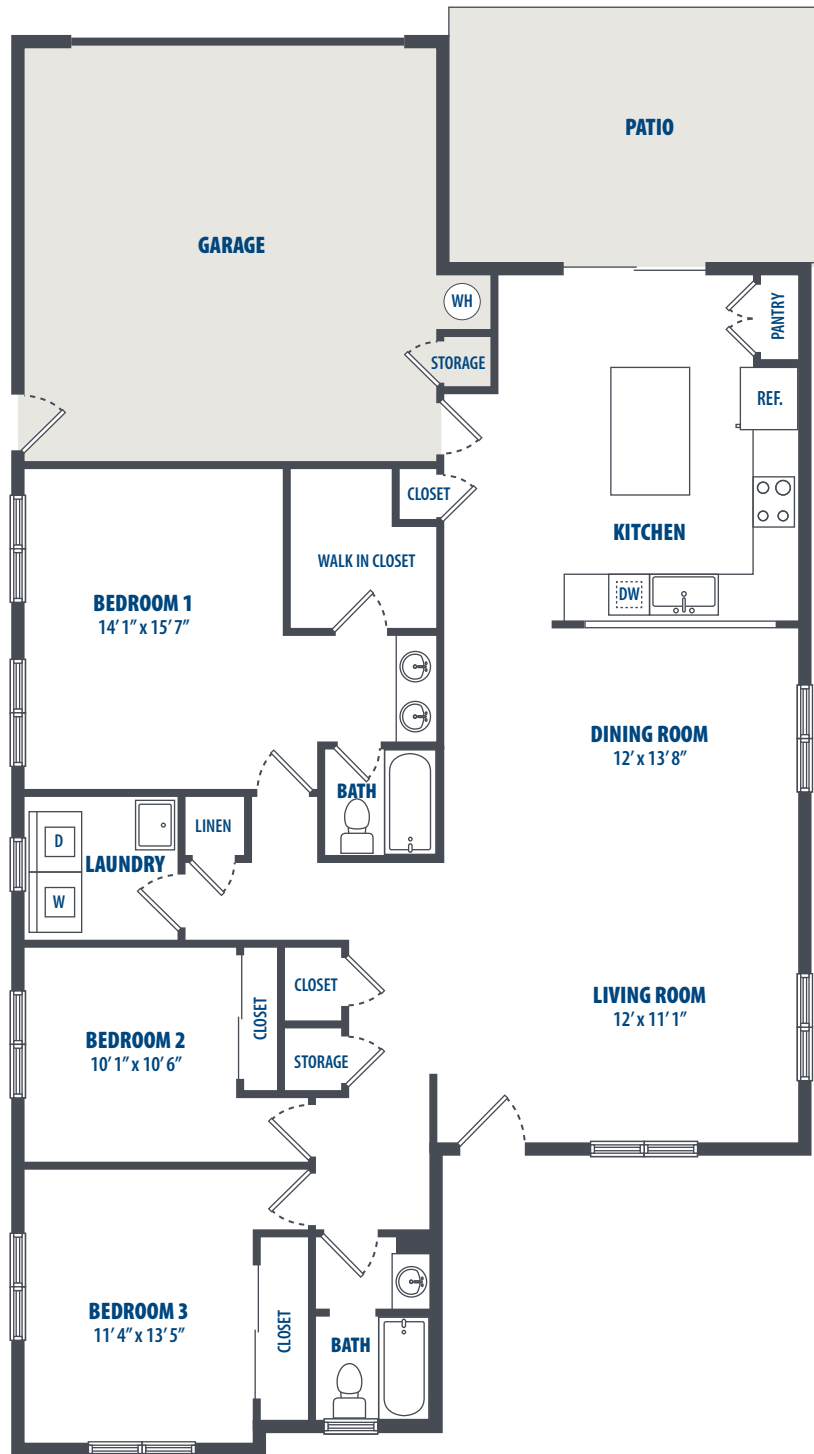

'OHANA

HUNT MILITARY COMMUNITY

FORD ISLAND LANDING - 217

3 Bedroom | 2 Bath | 1698 Sq. Ft.*

3349 Catlin Drive | Honolulu, HI 96818 | Phone: 808-784-7800

**All square footage is approximate.*