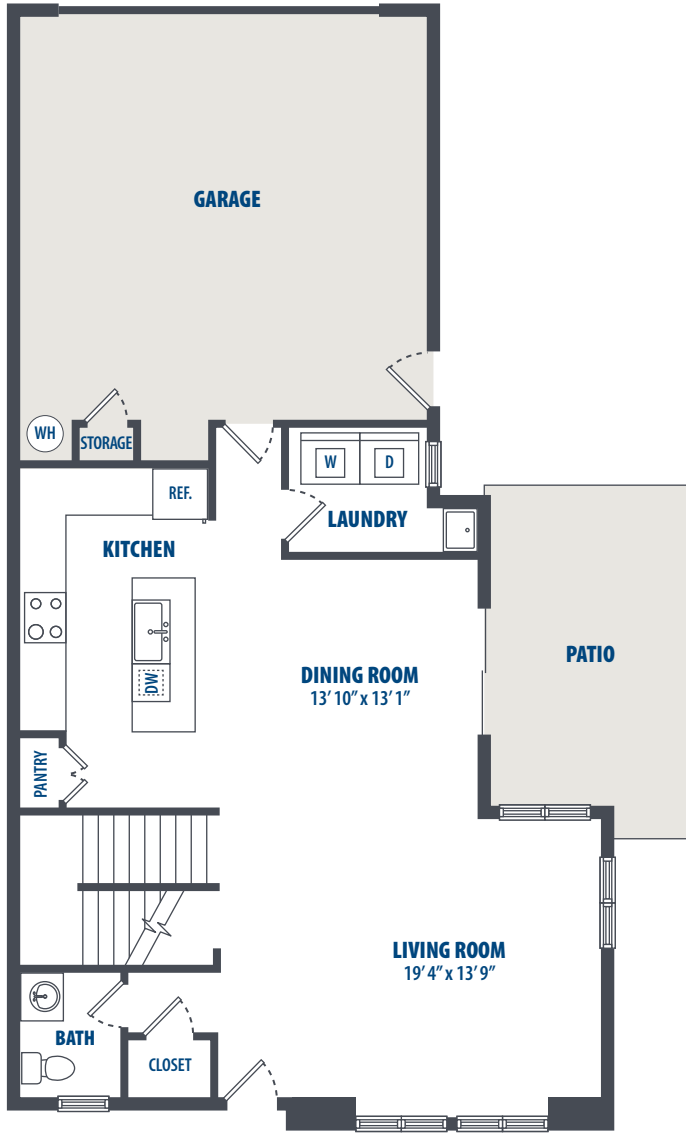

# FORD ISLAND LANDING - 213

3 Bedroom | 2.5 Bath | 1966 Sq. Ft.\*

**FIRST FLOOR**

**SECOND FLOOR**

3349 Catlin Drive | Honolulu, HI 96818 | Phone: 808-784-7800

*\*All square footage is approximate.*