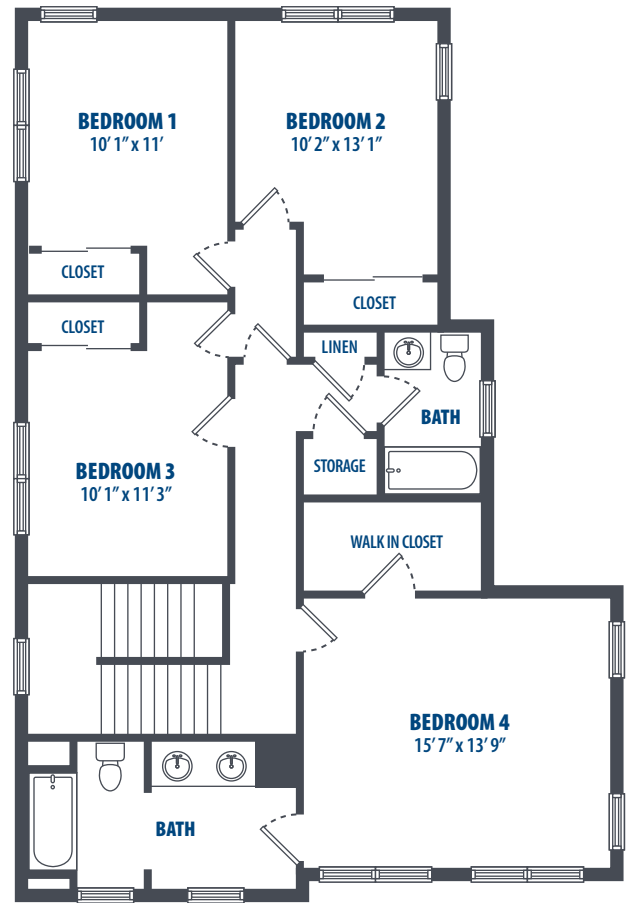

# FORD ISLAND LANDING - 213

3 Bedroom | 2.5 Bath | 1966 Sq. Ft.\*

**FIRST FLOOR**

**SECOND FLOOR**

3349 Catlin Drive | Honolulu, HI 96818 | Phone: 808-784-7800

*\*All square footage is approximate.*