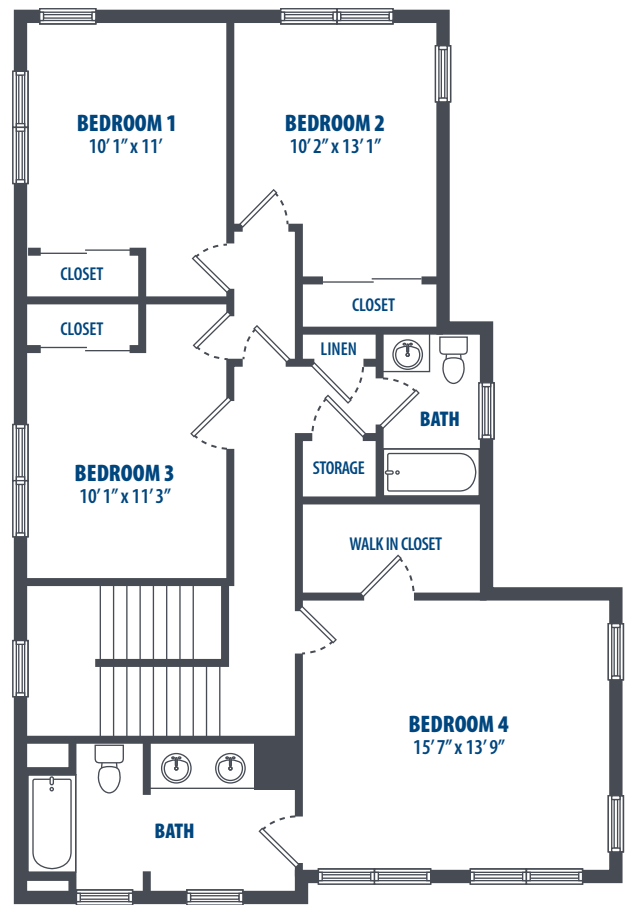

BATTLESHIP COVE - BENNION

4 Bedroom | 2.5 Bath | 1966 Sq. Ft.*

FIRST FLOOR

SECOND FLOOR

3349 Catlin Drive | Honolulu, HI 96818 | Phone: 808-784-7800

**All square footage is approximate.*