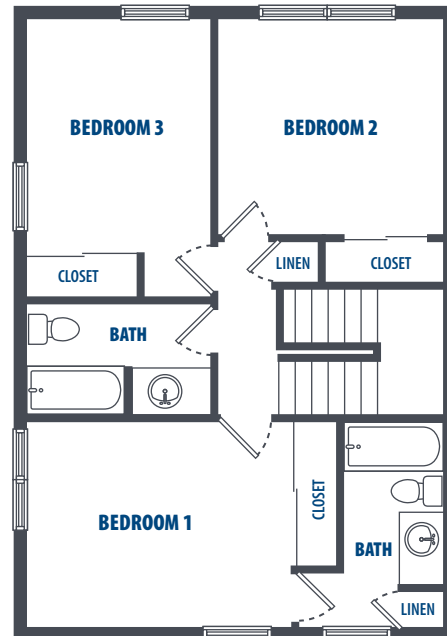

DORIS MILLER PARK - USS MILLER

3 Bedroom | 2.5 Bath | 1250 Sq. Ft.*

3349 Catlin Drive | Honolulu, HI 96818 | Phone: 808-784-7800

**All square footage is approximate.*