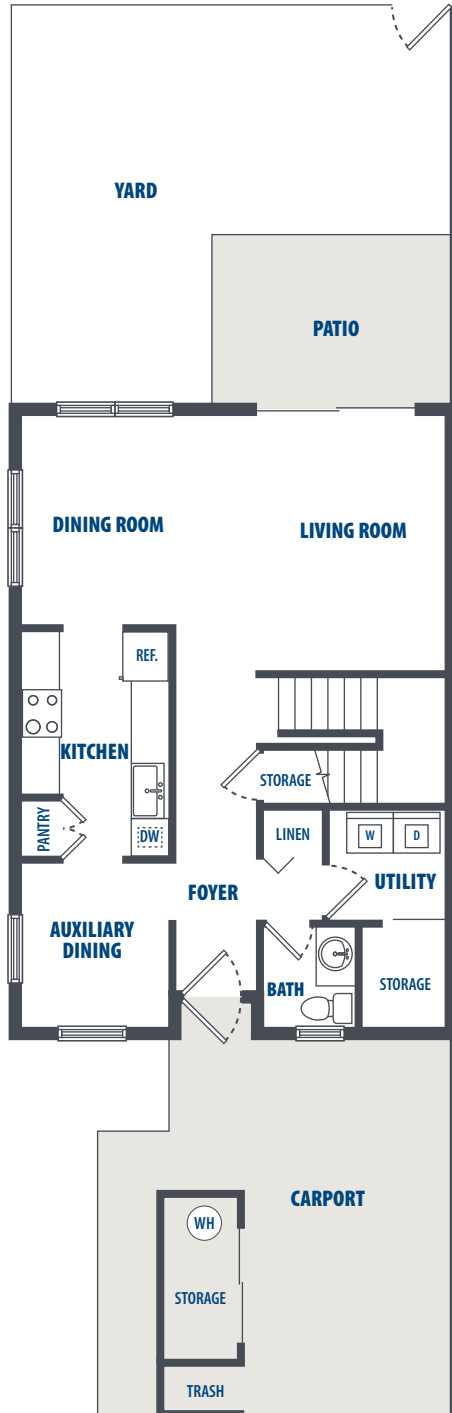

DORIS MILLER PARK - USS MILLER

3 Bedroom | 2.5 Bath | 1250 Sq. Ft.*

3349 Catlin Drive | Honolulu, HI 96818 | Phone: 808-784-7800

**All square footage is approximate.*