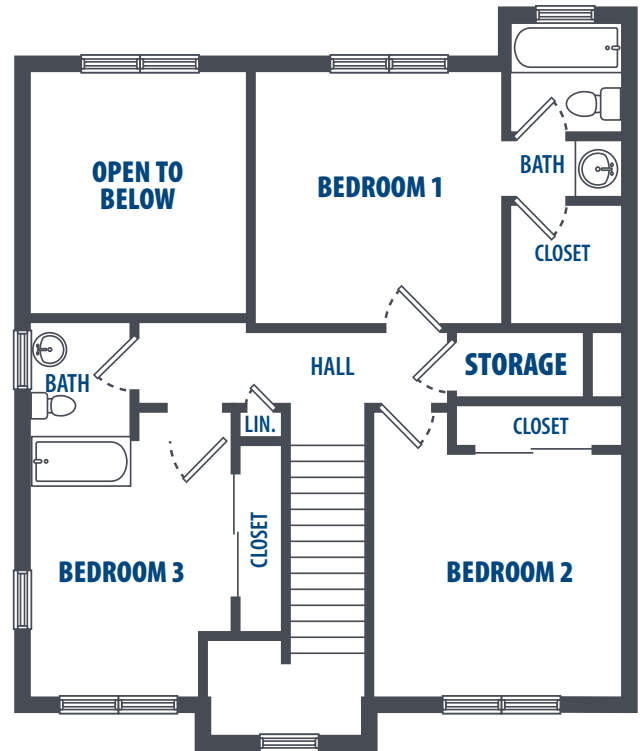

**RADFORD TERRACE - PITAYA**

3 Bedroom | 2.5 Bath | 1773 Sq. Ft.\*

3349 Catlin Drive | Honolulu, HI 96818 | Phone: 808-784-7800

*\*All square footage is approximate.*