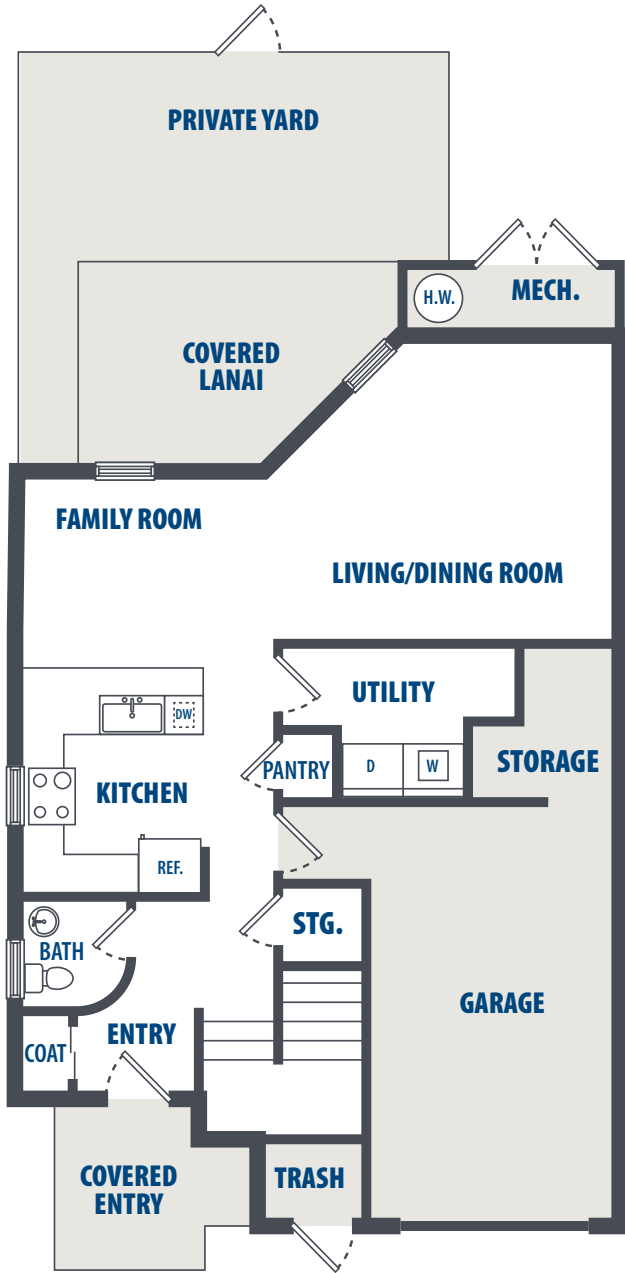

**RADFORD TERRACE - PITAYA**

3 Bedroom | 2.5 Bath | 1773 Sq. Ft.\*

3349 Catlin Drive | Honolulu, HI 96818 | Phone: 808-784-7800

*\*All square footage is approximate.*