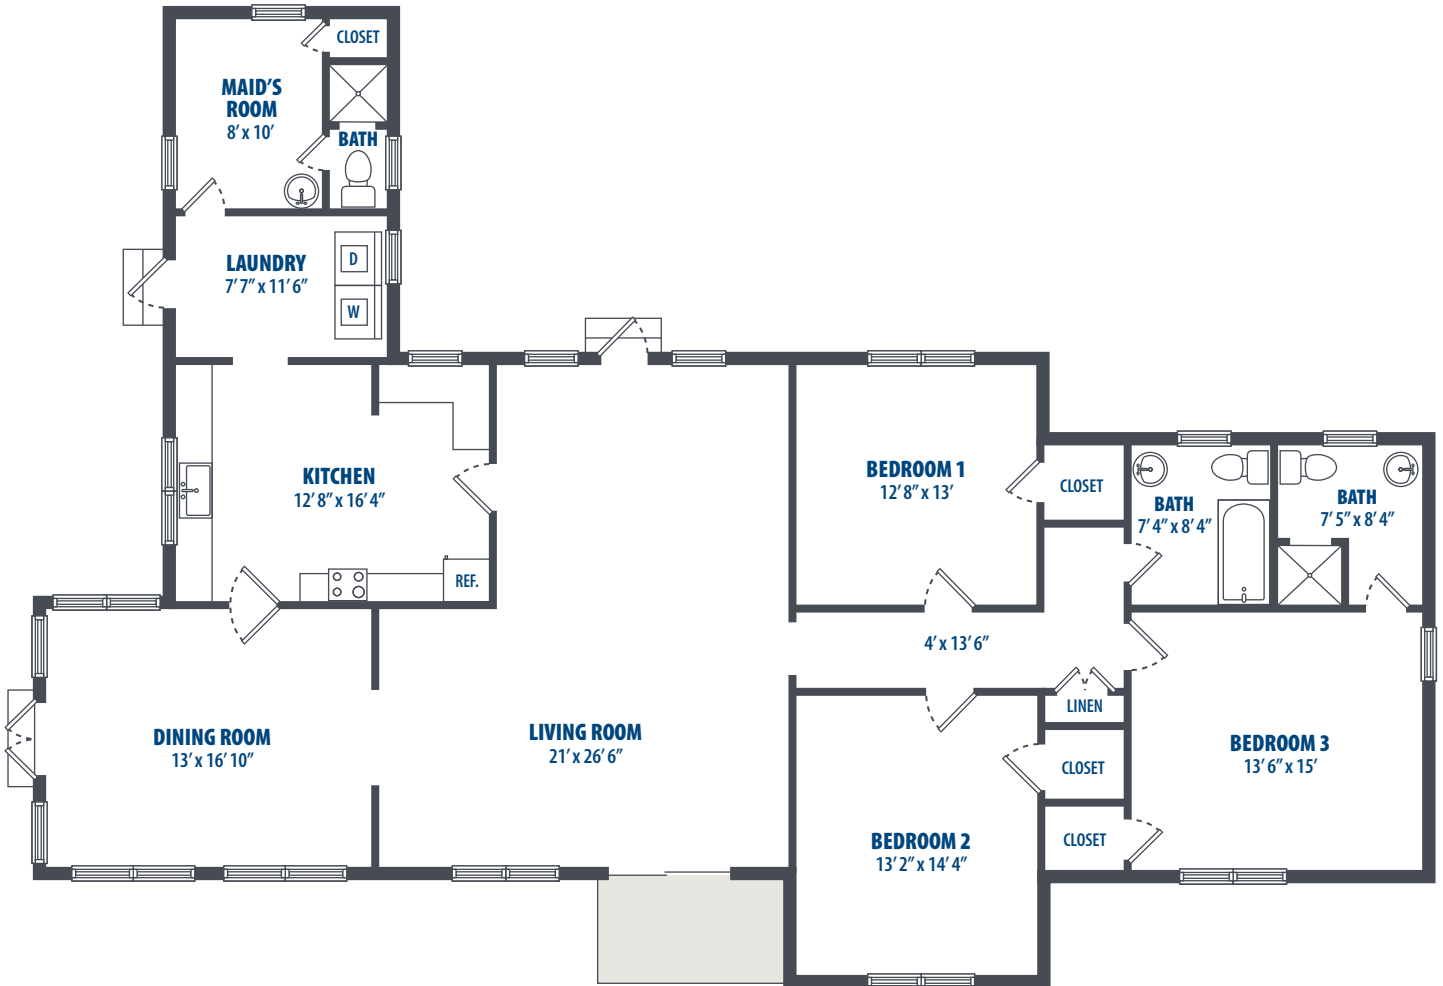

NOB HILL - MANGO

3 Bedroom | 3 Bath | 1885 Sq. Ft.*

3349 Catlin Drive | Honolulu, HI 96818 | Phone: 808-784-7800

**All square footage is approximate.*