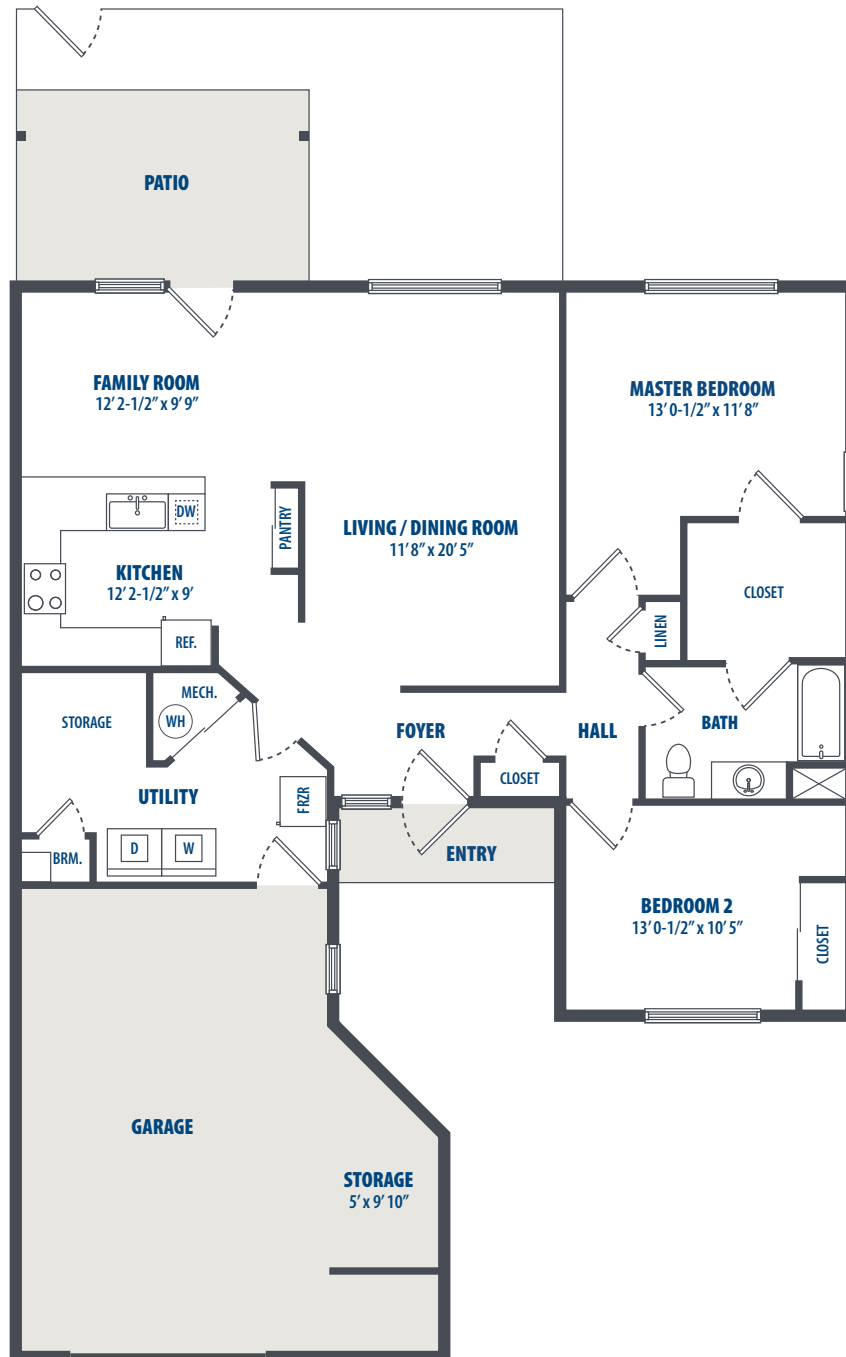

**PEARL CITY PENINSULA  
 SWORDFISH**

2 Bedroom | 1 Bath | ---- Sq. Ft.\*

3349 Catlin Drive | Honolulu, HI 96818 | Phone: 808-784-7800

*\*All square footage is approximate.*