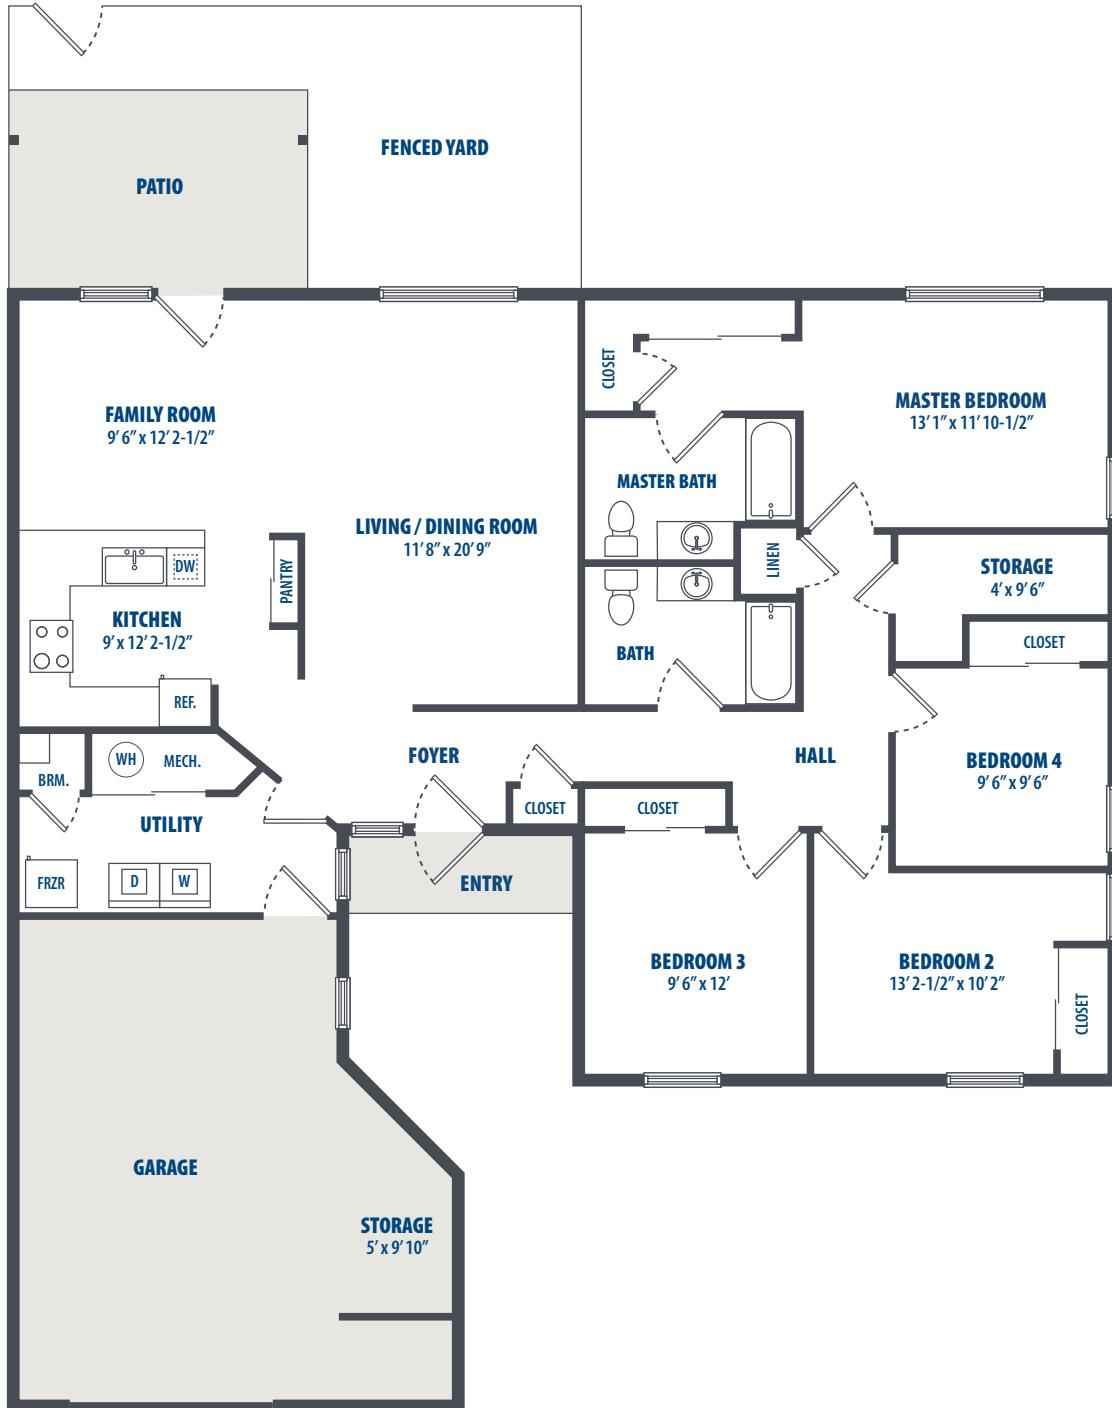

**PEARL CITY PENINSULA
 SNAPPER**

4 Bedroom | 2 Bath | ---- Sq. Ft.*

3349 Catlin Drive | Honolulu, HI 96818 | Phone: 808-784-7800

**All square footage is approximate.*