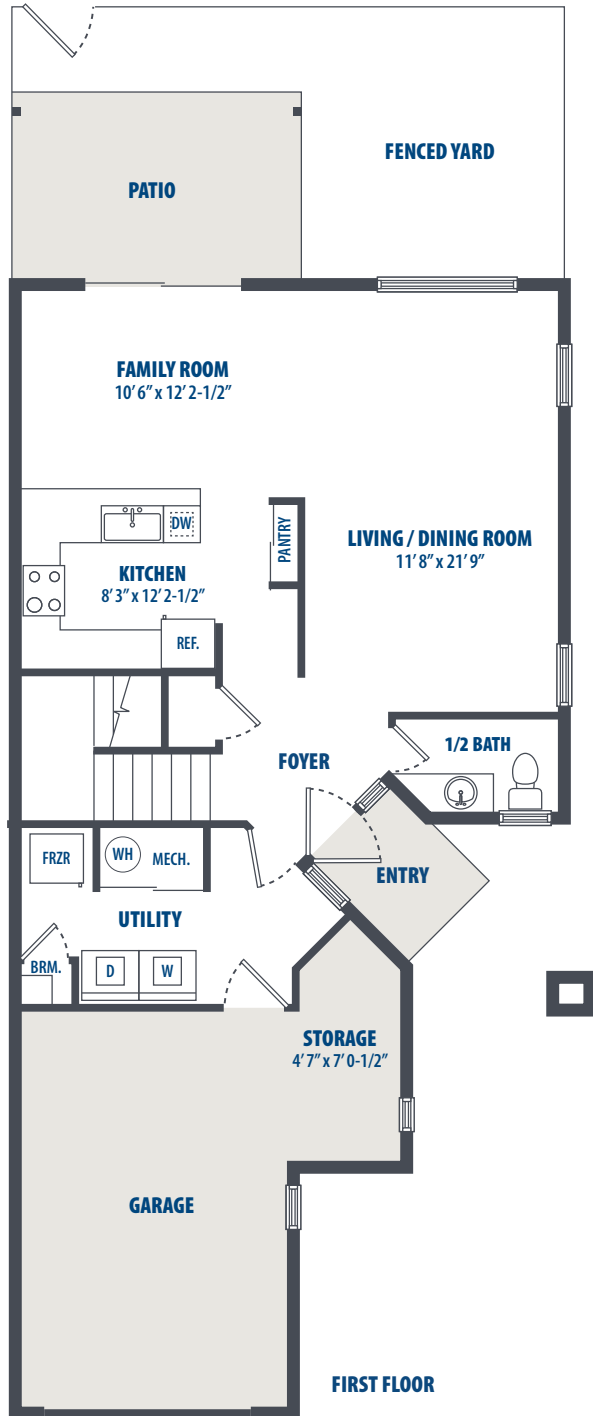

PEARL CITY PENINSULA SEA LION

3 Bedroom | 2.5 Bath | 1250 Sq. Ft.*

3349 Catlin Drive | Honolulu, HI 96818 | Phone: 808-784-7800

**All square footage is approximate.*