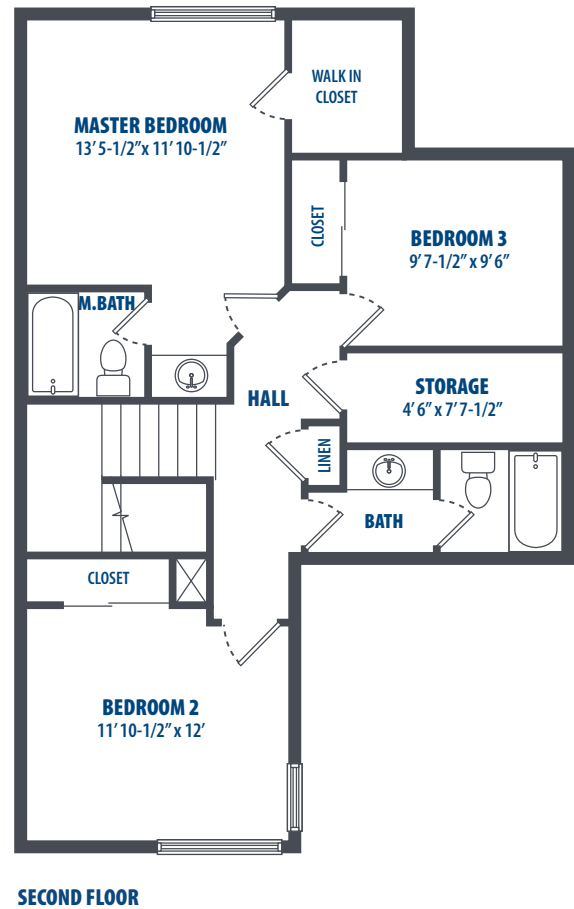

PEARL CITY PENINSULA SEA LION

3 Bedroom | 2.5 Bath | 1250 Sq. Ft.*

3349 Catlin Drive | Honolulu, HI 96818 | Phone: 808-784-7800

**All square footage is approximate.*