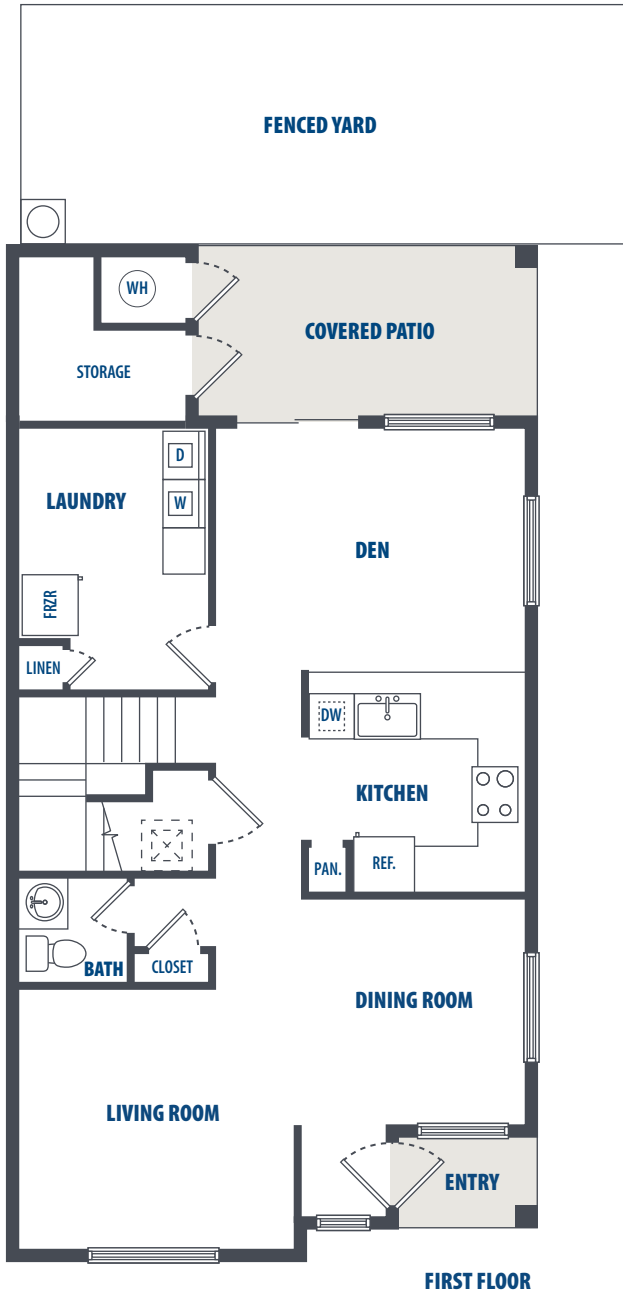

**PEARL CITY PENINSULA
ORCA**

4 Bedroom | 2.5 Bath | 1452 Sq. Ft.*

3349 Catlin Drive | Honolulu, HI 96818 | Phone: 808-784-7800

**All square footage is approximate.*