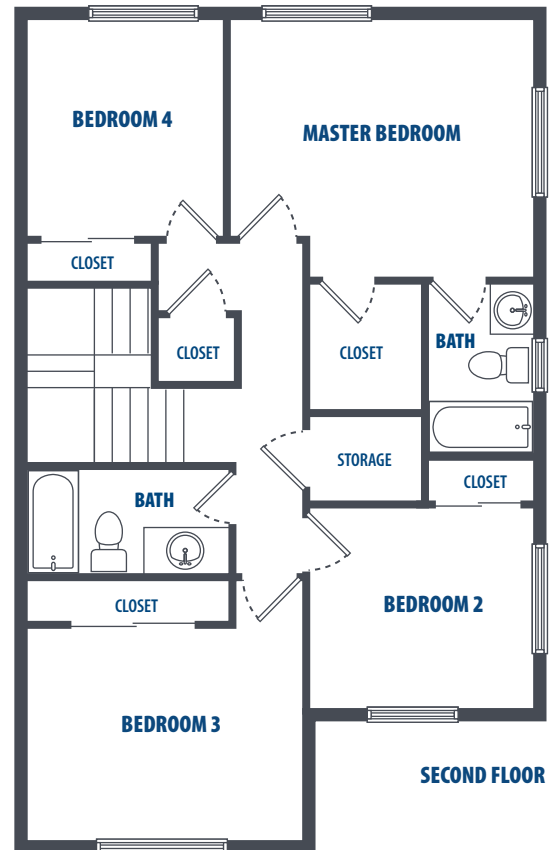

**PEARL CITY PENINSULA
ORCA**

4 Bedroom | 2.5 Bath | 1452 Sq. Ft.*

3349 Catlin Drive | Honolulu, HI 96818 | Phone: 808-784-7800

**All square footage is approximate.*