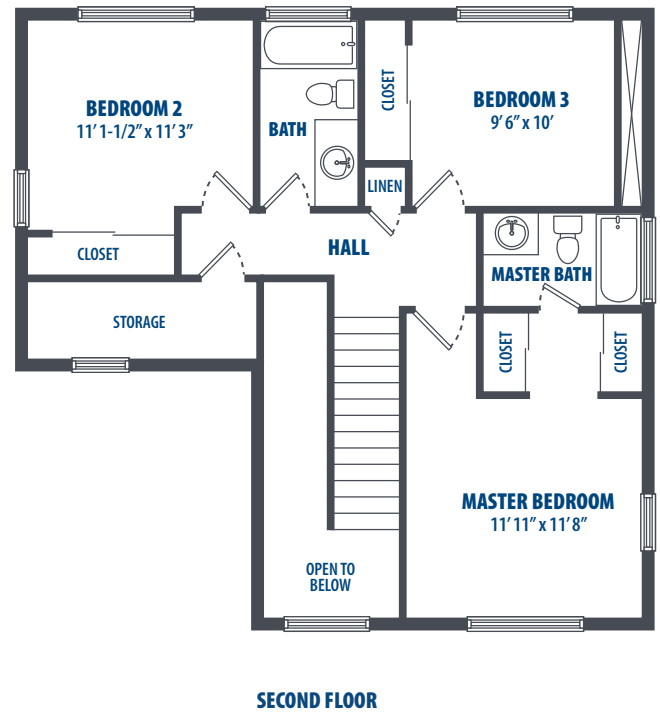

# PEARL CITY PENINSULA OCTOPUS

3 Bedroom | 2.5 Bath | 1230 Sq. Ft.\*

3349 Catlin Drive | Honolulu, HI 96818 | Phone: 808-784-7800

*\*All square footage is approximate.*