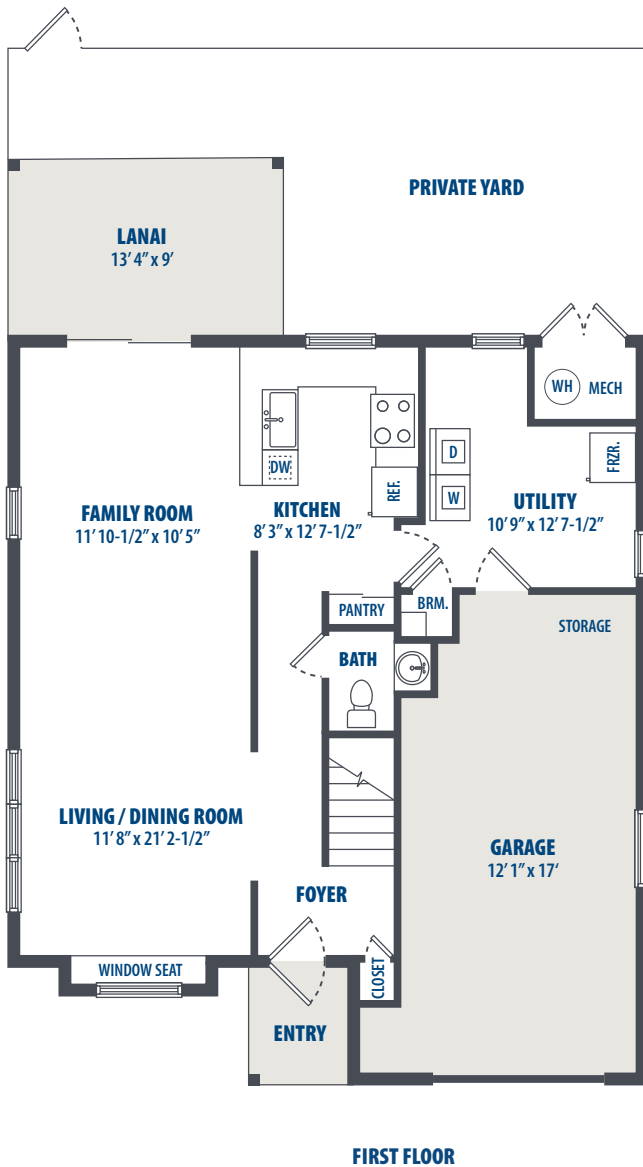

# PEARL CITY PENINSULA OCTOPUS

3 Bedroom | 2.5 Bath | 1230 Sq. Ft.\*

3349 Catlin Drive | Honolulu, HI 96818 | Phone: 808-784-7800

*\*All square footage is approximate.*