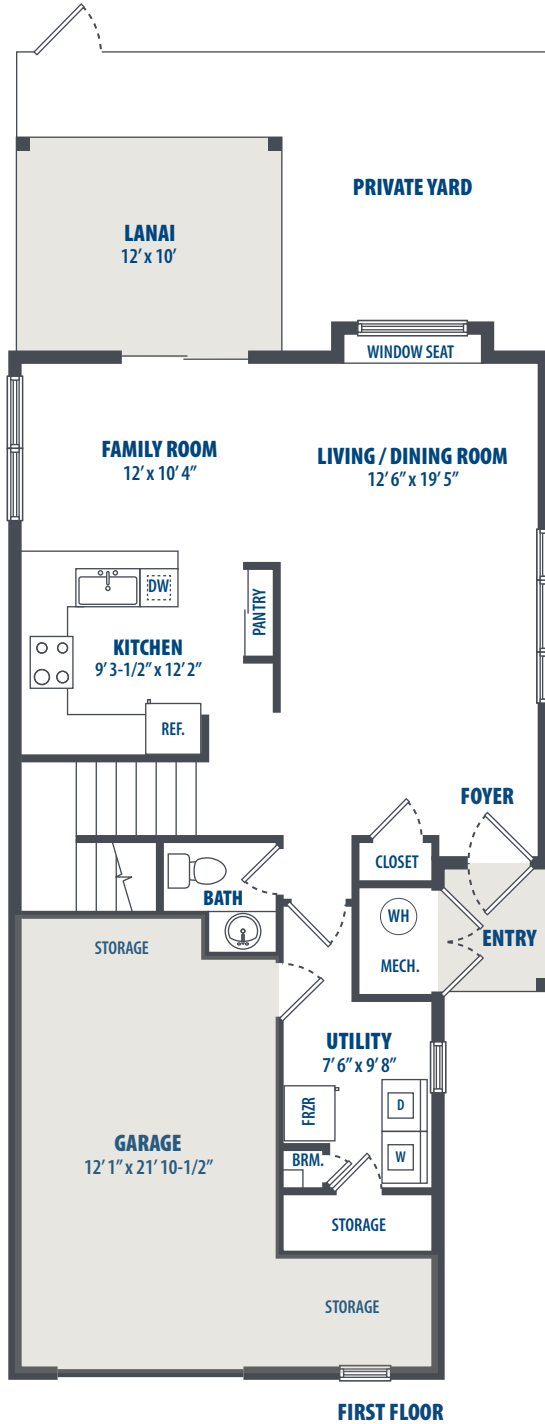

**PEARL CITY PENINSULA
MOANA KALI**

3 Bedroom | 2.5 Bath | 1307 Sq. Ft.*

3349 Catlin Drive | Honolulu, HI 96818 | Phone: 808-784-7800

**All square footage is approximate.*