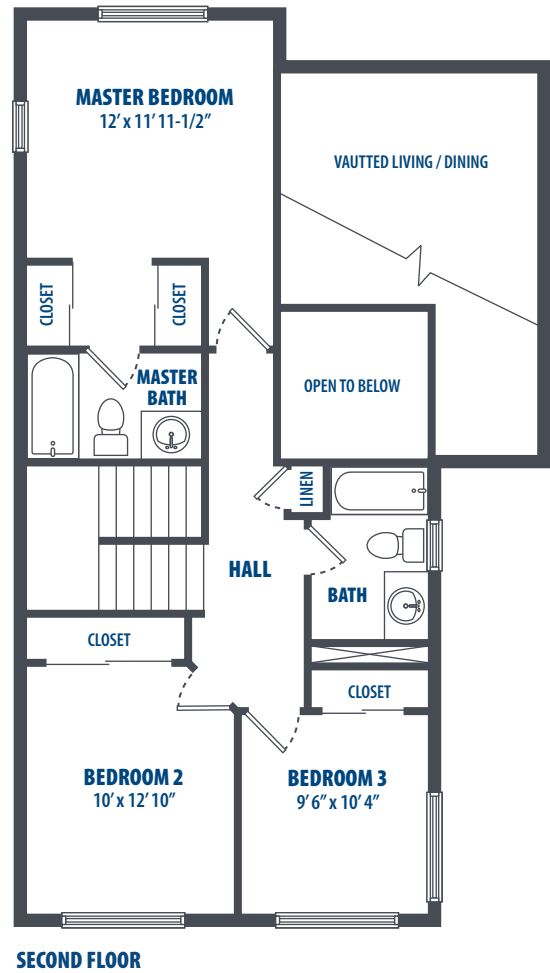

**PEARL CITY PENINSULA
MOANA KALI**

3 Bedroom | 2.5 Bath | 1307 Sq. Ft.*

3349 Catlin Drive | Honolulu, HI 96818 | Phone: 808-784-7800

**All square footage is approximate.*