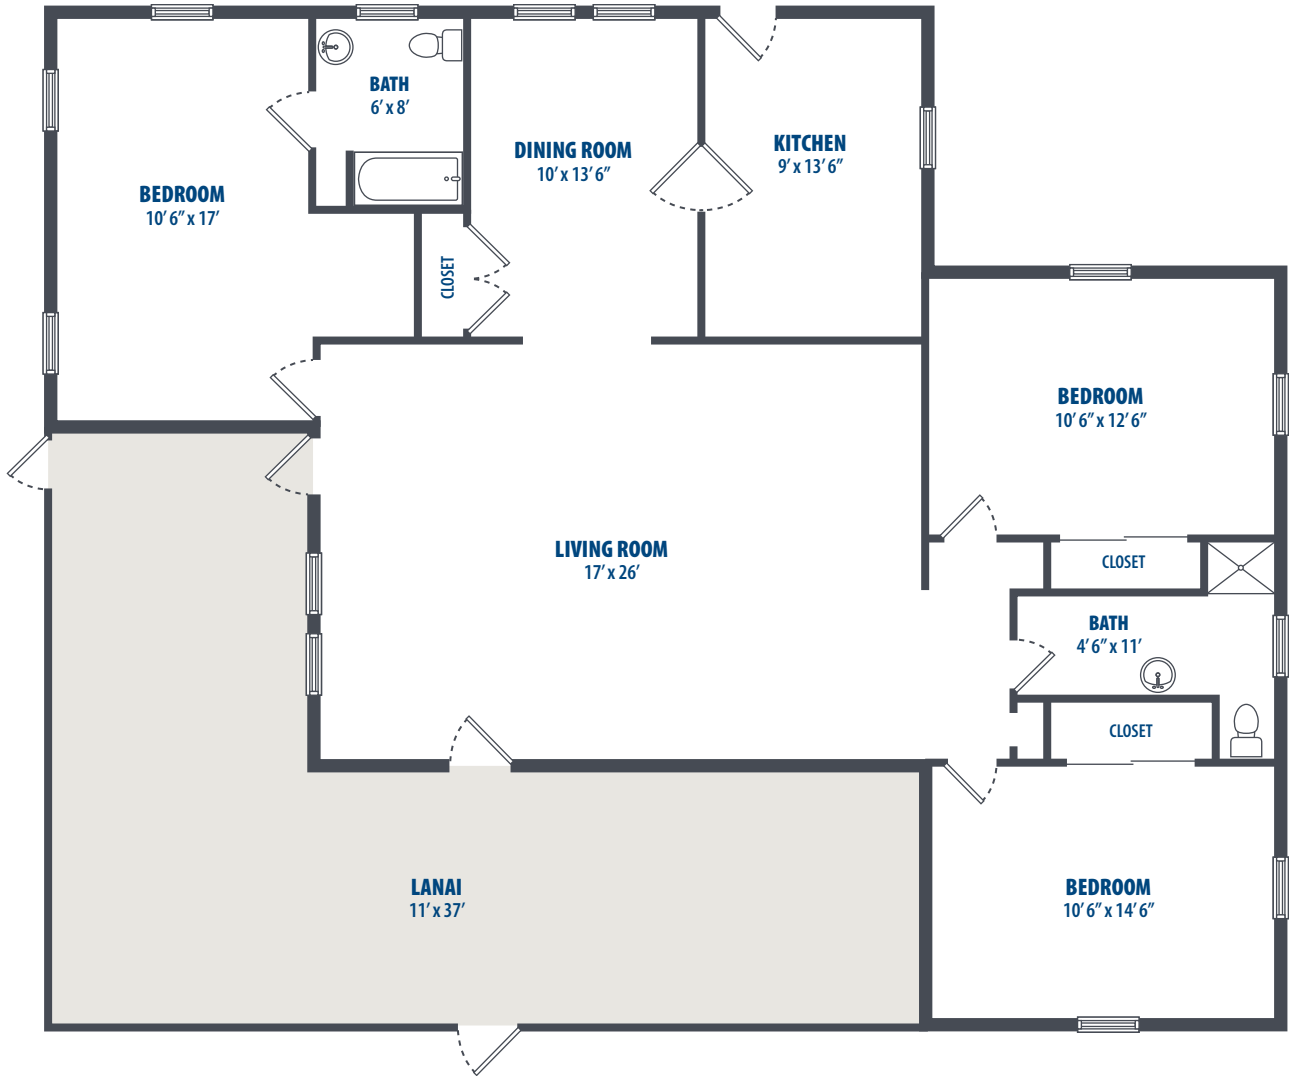

PEARL CITY PENINSULA LANAI HOUSE

3 Bedroom | 2 Bath | 1622 Sq. Ft.*

3349 Catlin Drive | Honolulu, HI 96818 | Phone: 808-784-7800

**All square footage is approximate.*