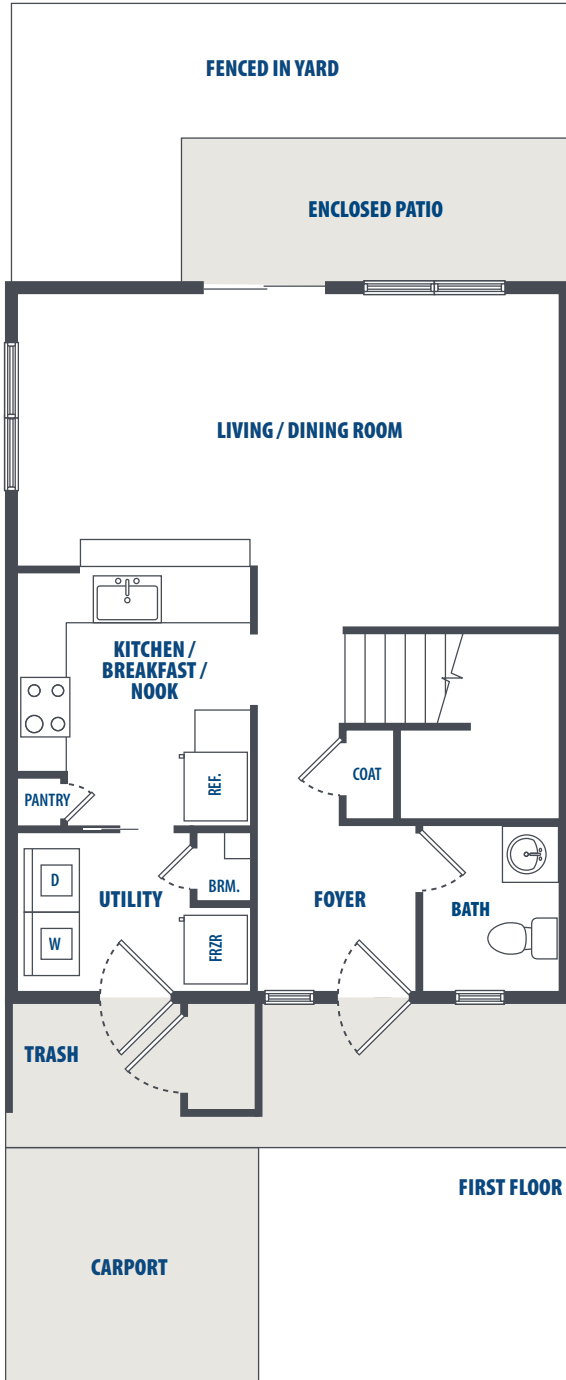

PEARL CITY PENINSULA HONU

2 Bedroom | 1.5 Bath | 950 Sq. Ft.*

3349 Catlin Drive | Honolulu, HI 96818 | Phone: 808-784-7800

**All square footage is approximate.*