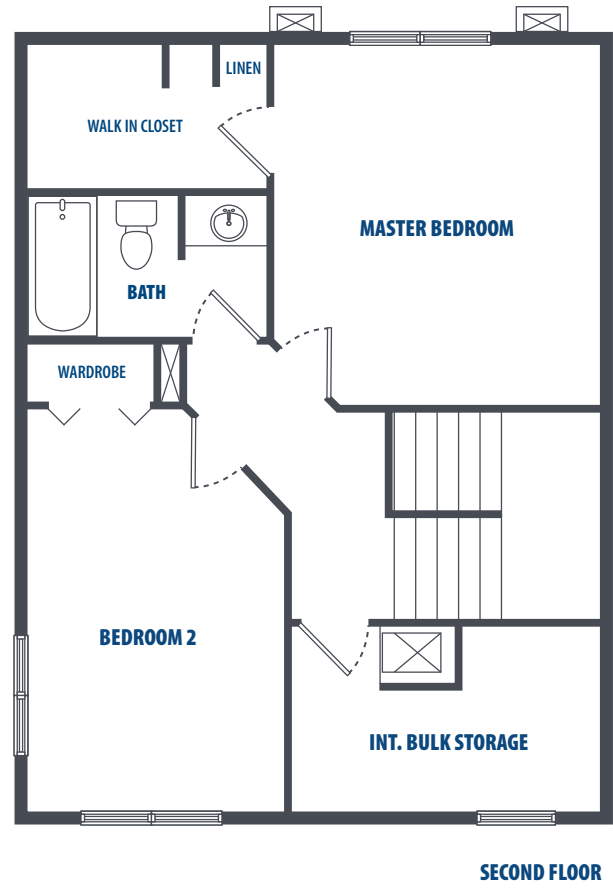

PEARL CITY PENINSULA HONU

2 Bedroom | 1.5 Bath | 950 Sq. Ft.*

3349 Catlin Drive | Honolulu, HI 96818 | Phone: 808-784-7800

**All square footage is approximate.*