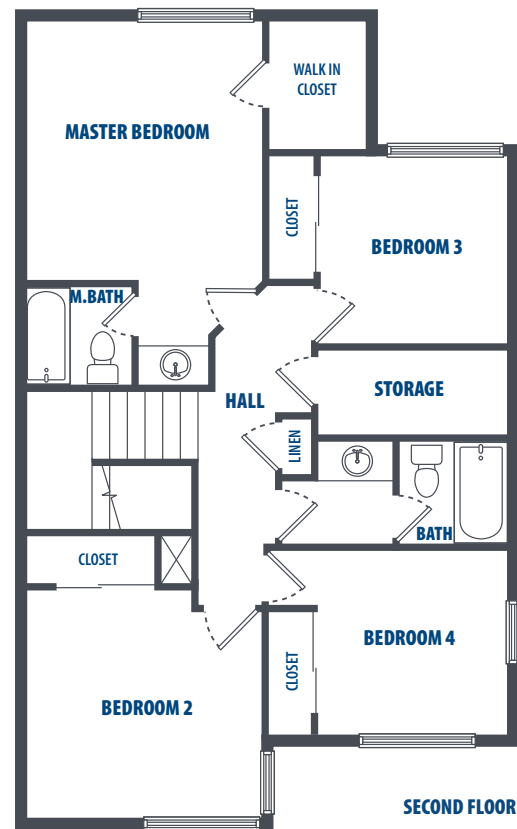

PEARL CITY PENINSULA HAMMERHEAD

4 Bedroom | 2.5 Bath | ---- Sq. Ft.*

3349 Catlin Drive | Honolulu, HI 96818 | Phone: 808-784-7800

**All square footage is approximate.*