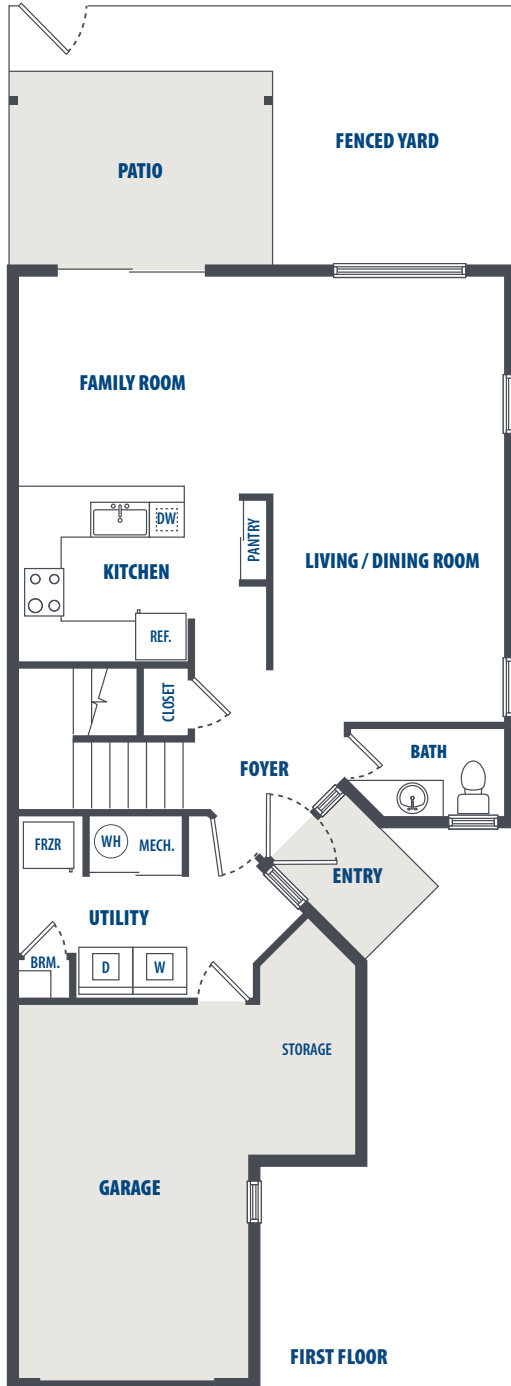

PEARL CITY PENINSULA HAMMERHEAD

4 Bedroom | 2.5 Bath | ---- Sq. Ft.*

3349 Catlin Drive | Honolulu, HI 96818 | Phone: 808-784-7800

**All square footage is approximate.*