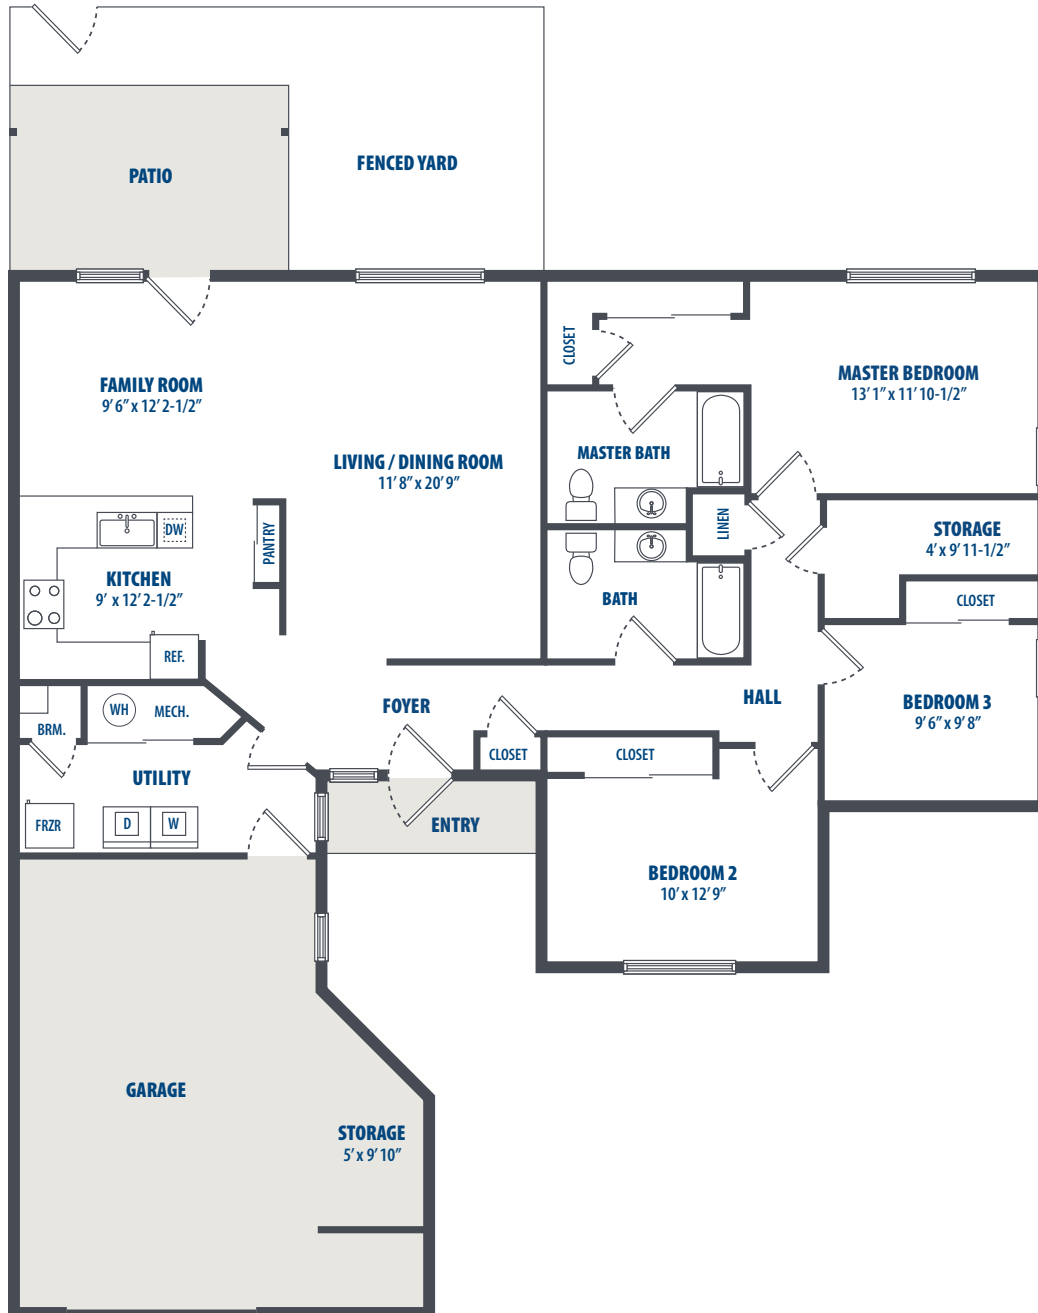

**PEARL CITY PENINSULA  
 FLOUNDER**

3 Bedroom | 2 Bath | 1349 Sq. Ft.\*

3349 Catlin Drive | Honolulu, HI 96818 | Phone: 808-784-7800

*\*All square footage is approximate.*