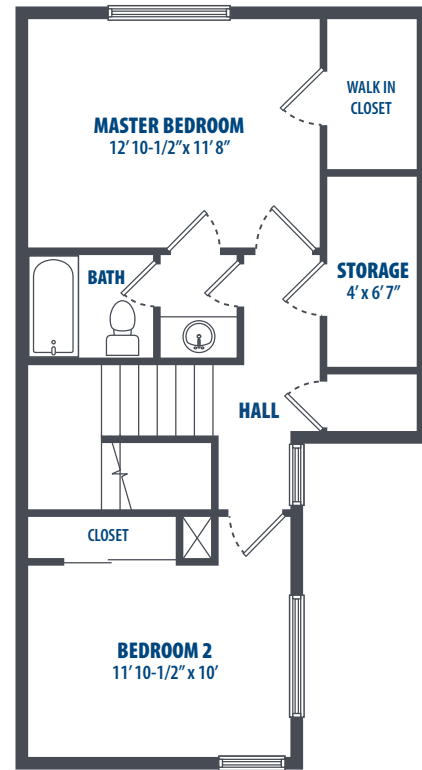

PEARL CITY PENINSULA BLUE MARLIN

2 Bedroom | 1.5 Bath | ---- Sq. Ft.*

3349 Catlin Drive | Honolulu, HI 96818 | Phone: 808-784-7800

**All square footage is approximate.*