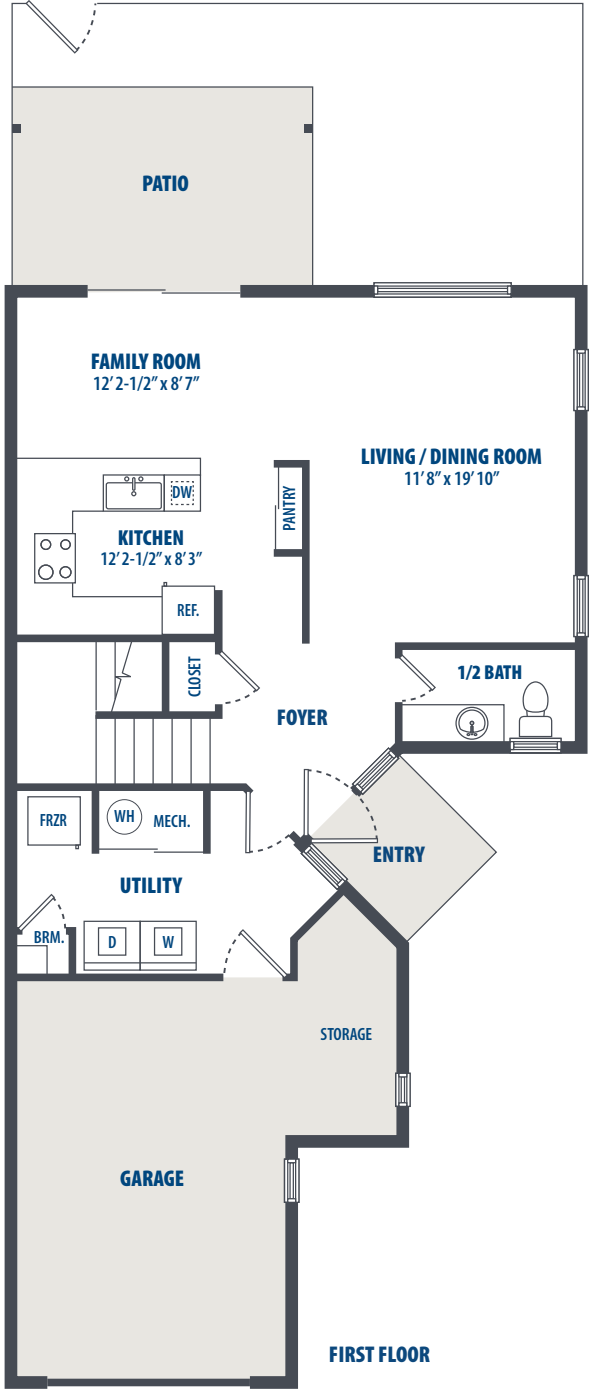

PEARL CITY PENINSULA BLUE MARLIN

2 Bedroom | 1.5 Bath | ---- Sq. Ft.*

3349 Catlin Drive | Honolulu, HI 96818 | Phone: 808-784-7800

**All square footage is approximate.*