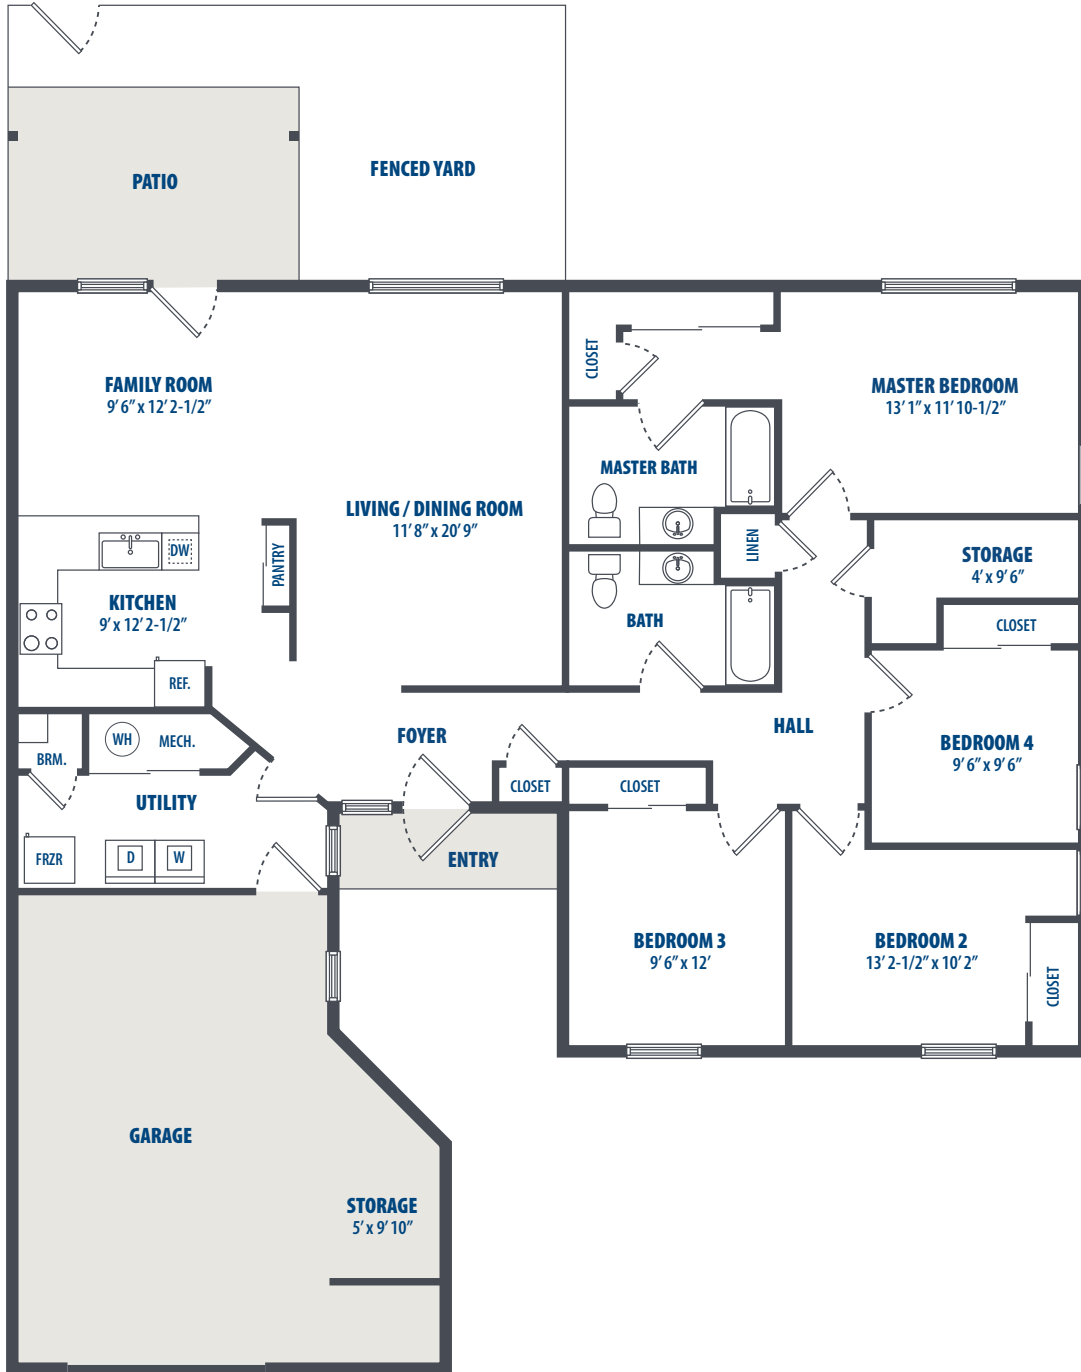

PEARL CITY PENINSULA BARRACUDA

4 Bedroom | 2 Bath | ---- Sq. Ft.*

3349 Catlin Drive | Honolulu, HI 96818 | Phone: 808-784-7800

**All square footage is approximate.*