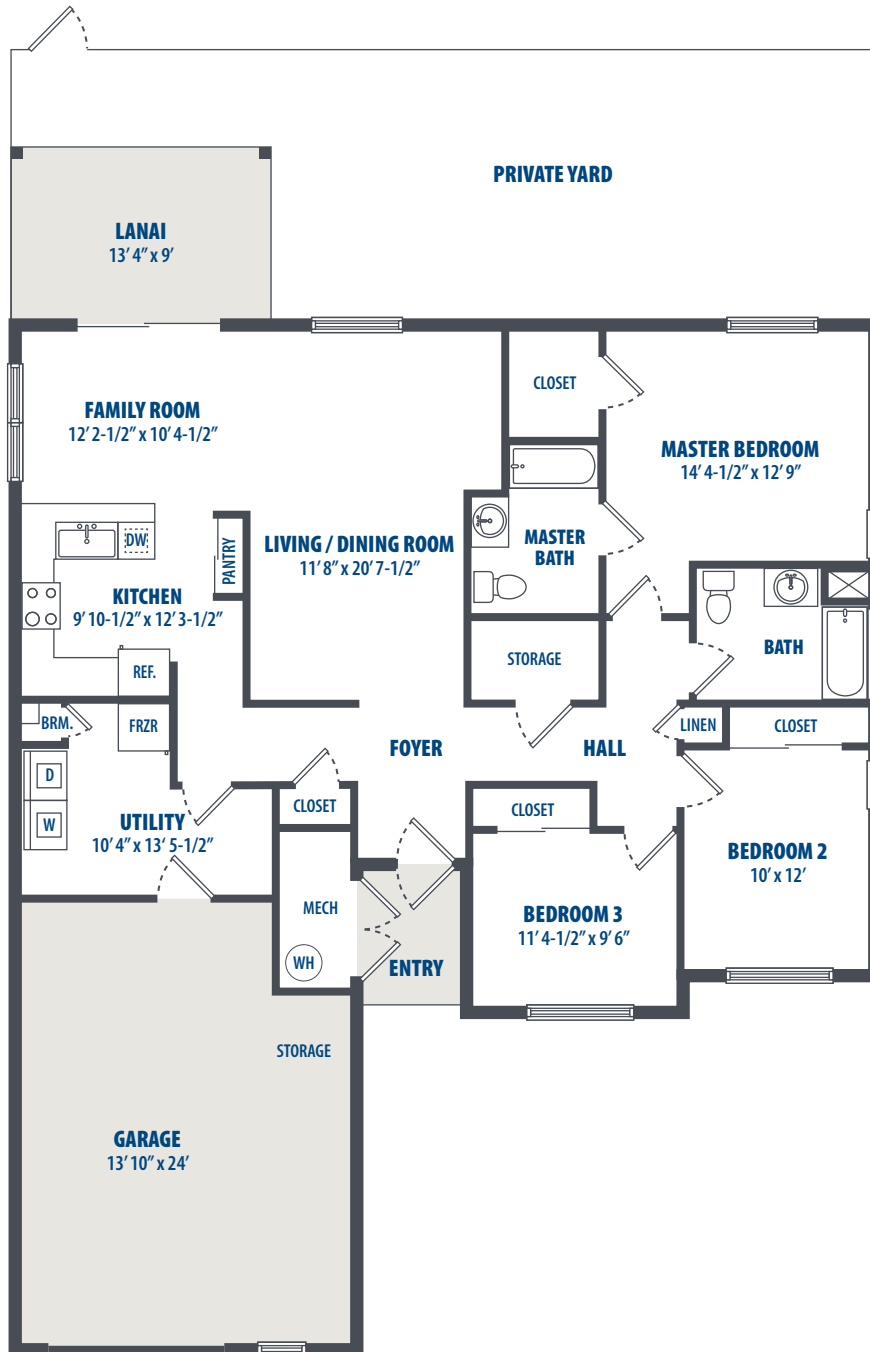

**PEARL CITY PENINSULA  
 AMBERJACK**

3 Bedroom | 2 Bath | 1450 Sq. Ft.\*

3349 Catlin Drive | Honolulu, HI 96818 | Phone: 877-494-8370

*\*All square footage is approximate.*