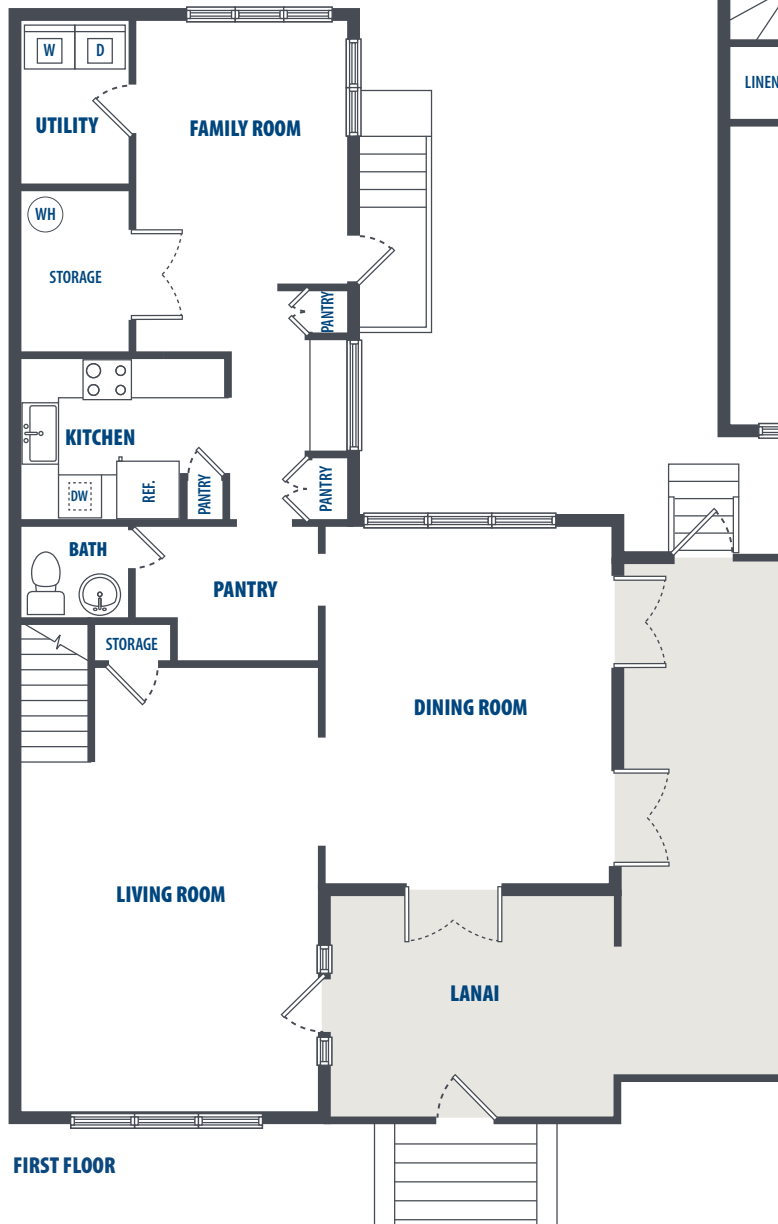

MAKALAPA - WAIPUHIA

3 Bedroom | 2.5 Bath | ---- Sq. Ft.*

3349 Catlin Drive | Honolulu, HI 96818 | Phone: 808-784-7800

**All square footage is approximate.*