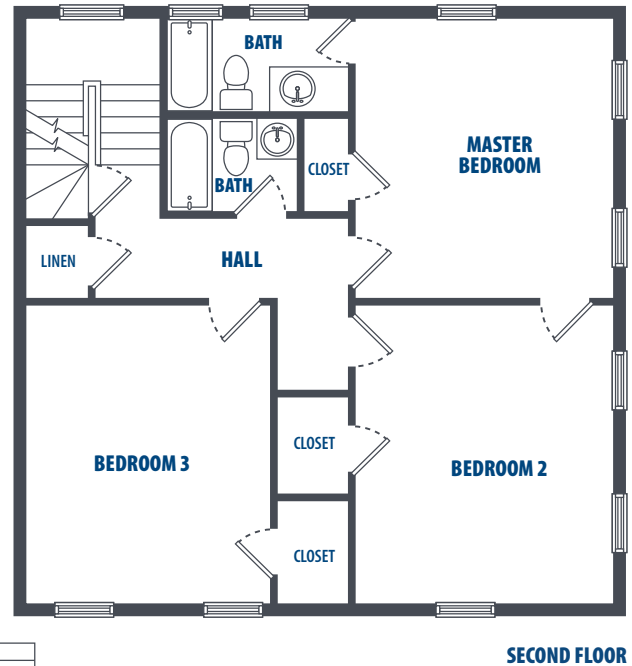

MAKALAPA - WAIPUHIA

3 Bedroom | 2.5 Bath | ---- Sq. Ft.*

3349 Catlin Drive | Honolulu, HI 96818 | Phone: 808-784-7800

**All square footage is approximate.*