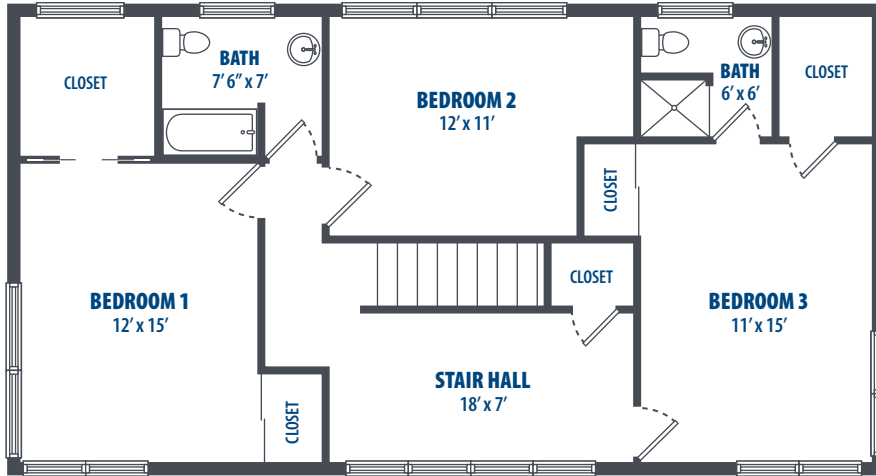

OHANA

HUNT MILITARY COMMUNITY

MAKALAPA - WAIMEA

4 Bedroom | 3 Bath | 2282 Sq. Ft.*

SECOND FLOOR

FIRST FLOOR

3349 Catlin Drive | Honolulu, HI 96818 | Phone: 808-784-7800

**All square footage is approximate.*