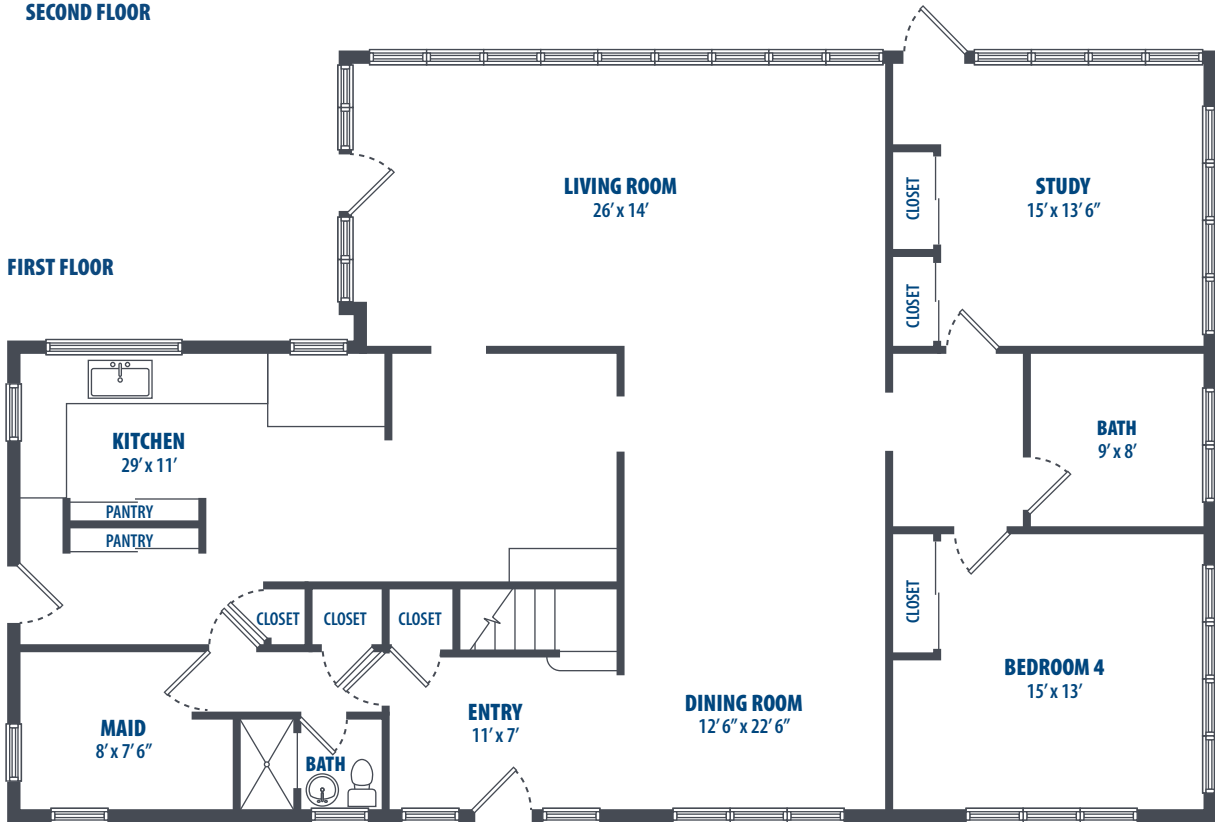

OHANA

HUNT MILITARY COMMUNITY

MAKALAPA - WAIMEA

4 Bedroom | 3 Bath | 2282 Sq. Ft.*

SECOND FLOOR

FIRST FLOOR

3349 Catlin Drive | Honolulu, HI 96818 | Phone: 808-784-7800

**All square footage is approximate.*