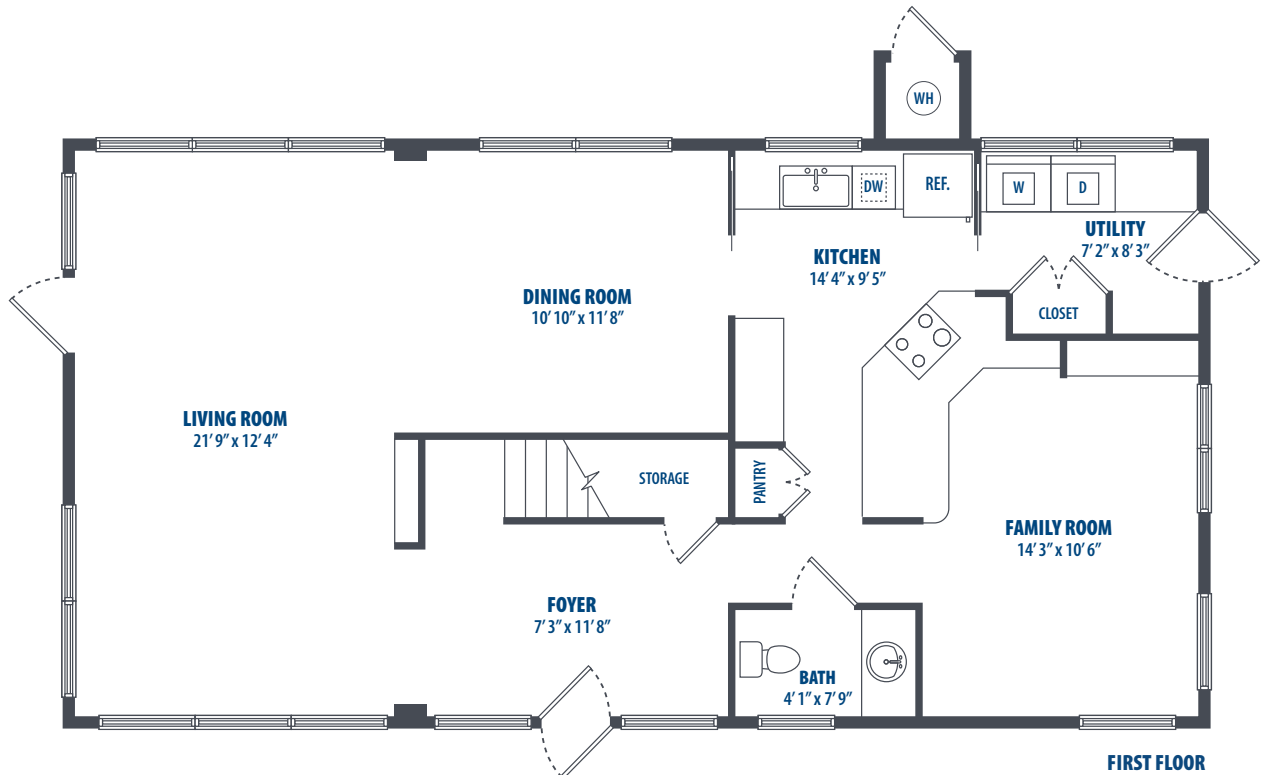

# MAKALAPA - TANTALUS

3 Bedroom | 2.5 Bath | 1366 Sq. Ft.\*

3349 Catlin Drive | Honolulu, HI 96818 | Phone: 808-784-7800

*\*All square footage is approximate.*