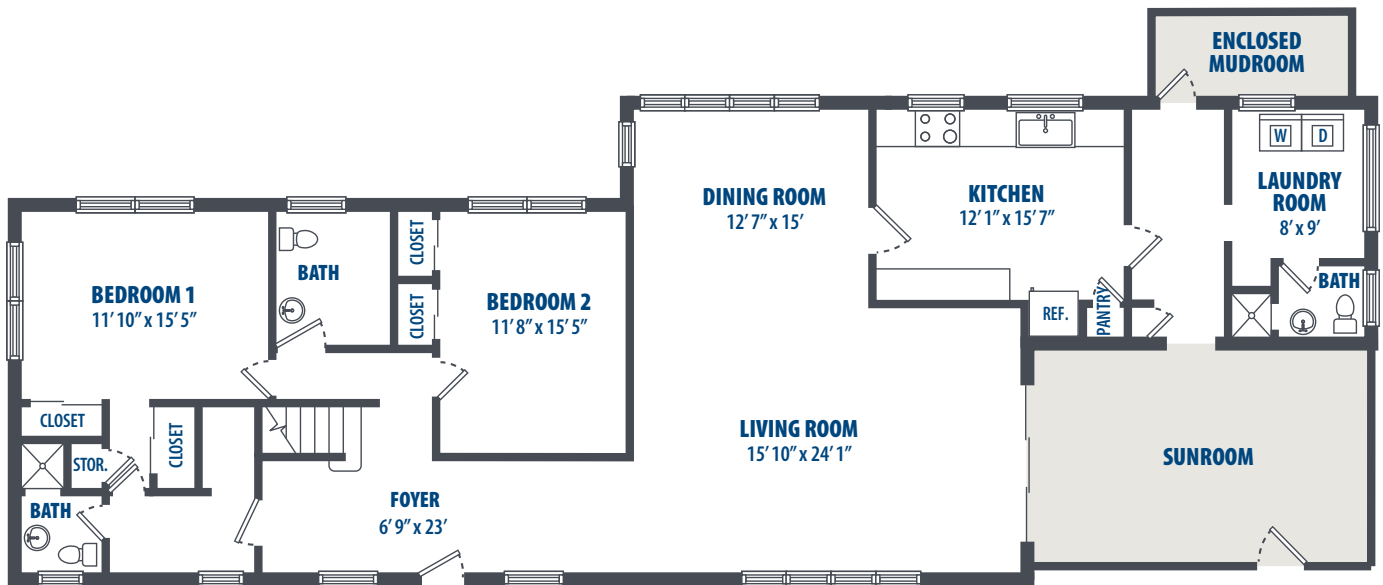

SECOND FLOOR

FIRST FLOOR

3349 Catlin Drive | Honolulu, HI 96818 | Phone: 808-784-7800

**All square footage is approximate.*