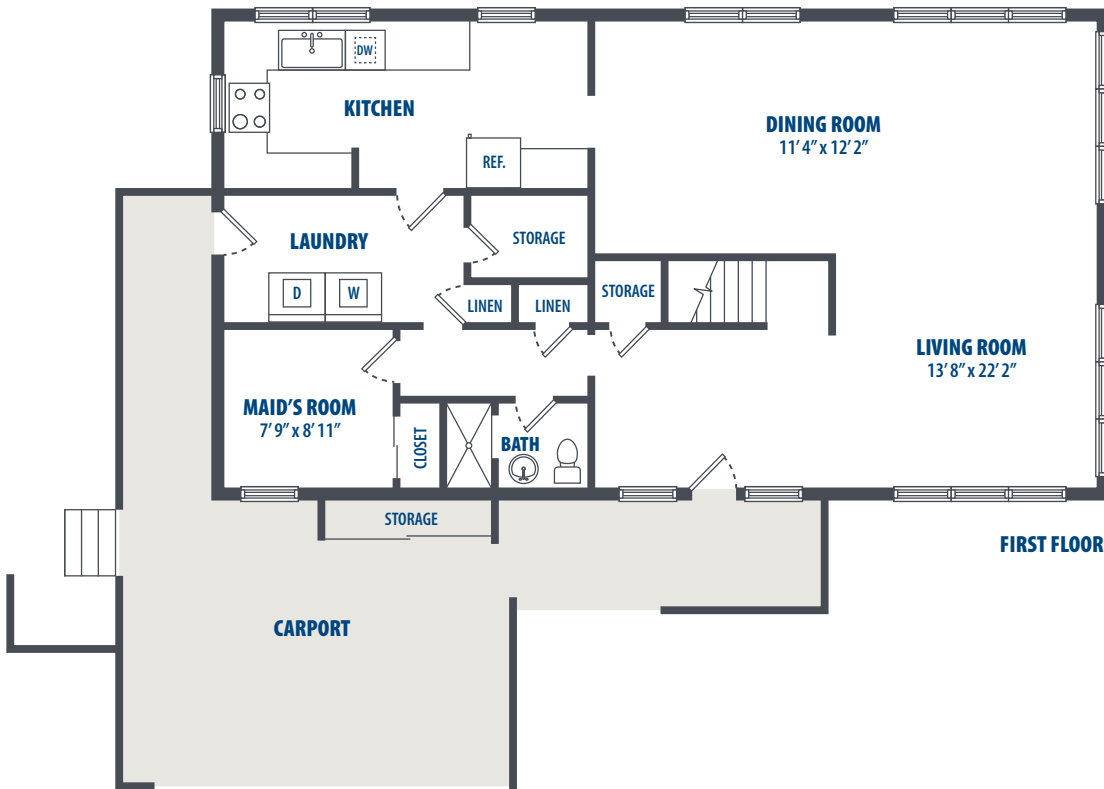

SECOND FLOOR

FIRST FLOOR

3349 Catlin Drive | Honolulu, HI 96818 | Phone: 808-784-7800

**All square footage is approximate.*