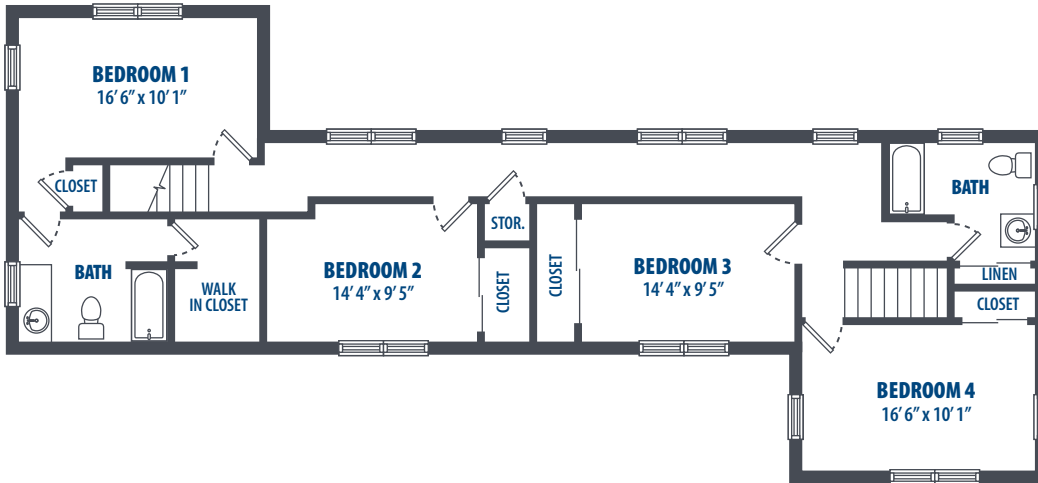

SECOND FLOOR

FIRST FLOOR

3349 Catlin Drive | Honolulu, HI 96818 | Phone: 808-784-7800

**All square footage is approximate.*