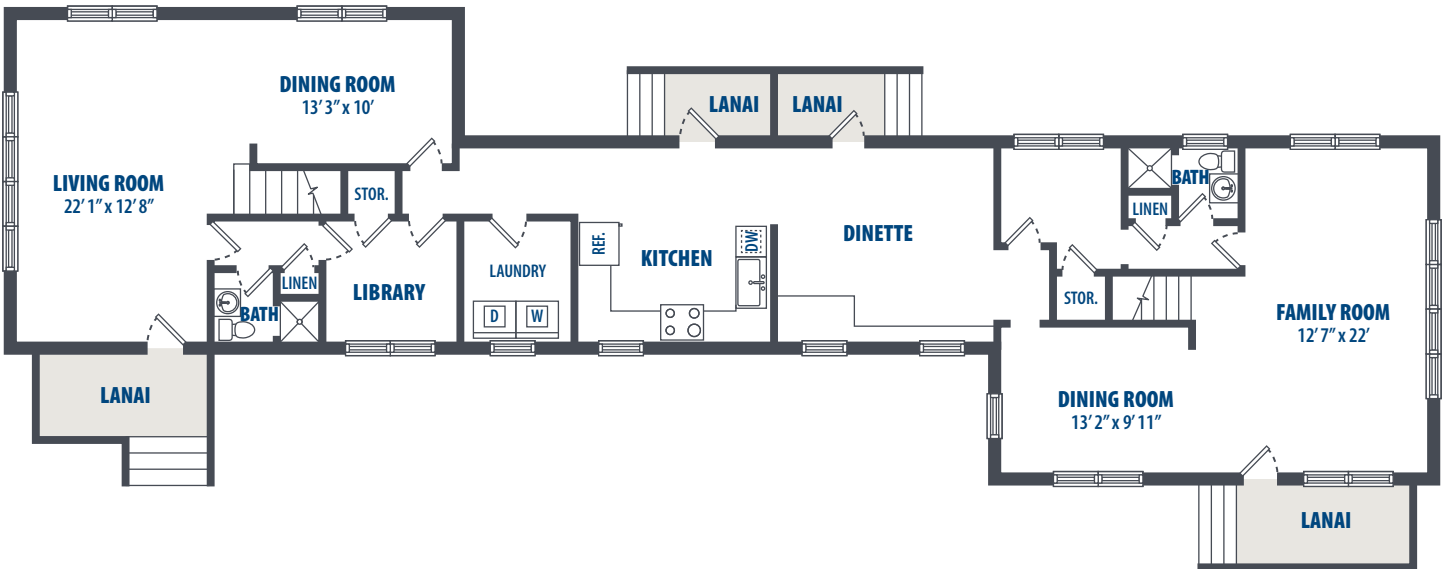

SECOND FLOOR

FIRST FLOOR

3349 Catlin Drive | Honolulu, HI 96818 | Phone: 808-784-7800

**All square footage is approximate.*