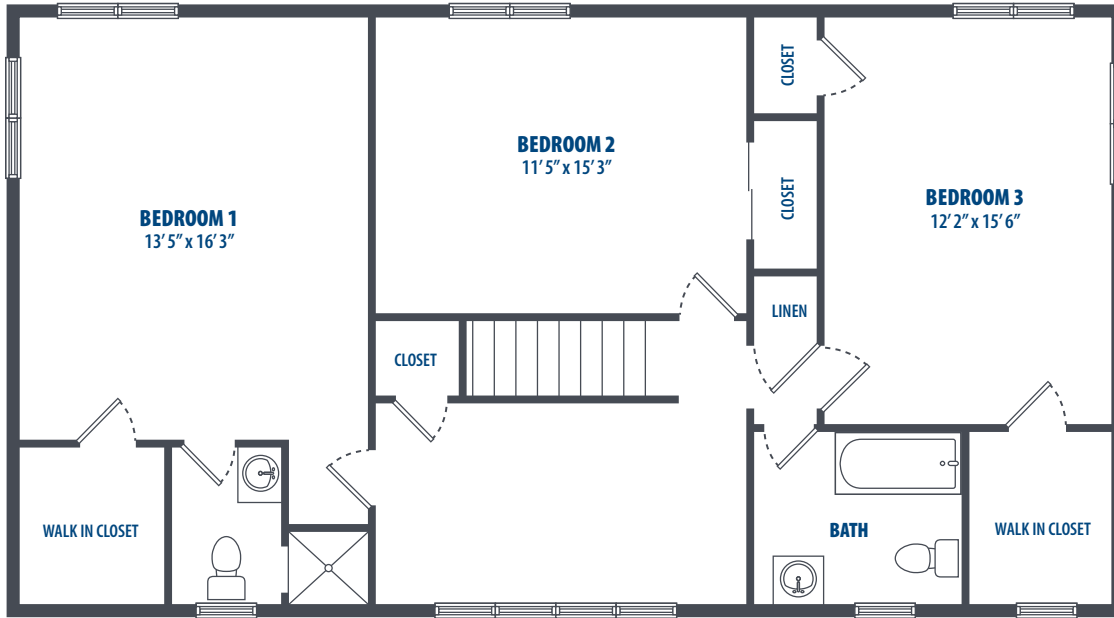

**'OHANA**

**HUNT MILITARY COMMUNITY**

**MAKALAPA - KOKO HEAD**

3 Bedroom | 3 Bath | 1522 Sq. Ft.\*

**SECOND FLOOR**

**FIRST FLOOR**

3349 Catlin Drive | Honolulu, HI 96818 | Phone: 808-784-7800

*\*All square footage is approximate.*