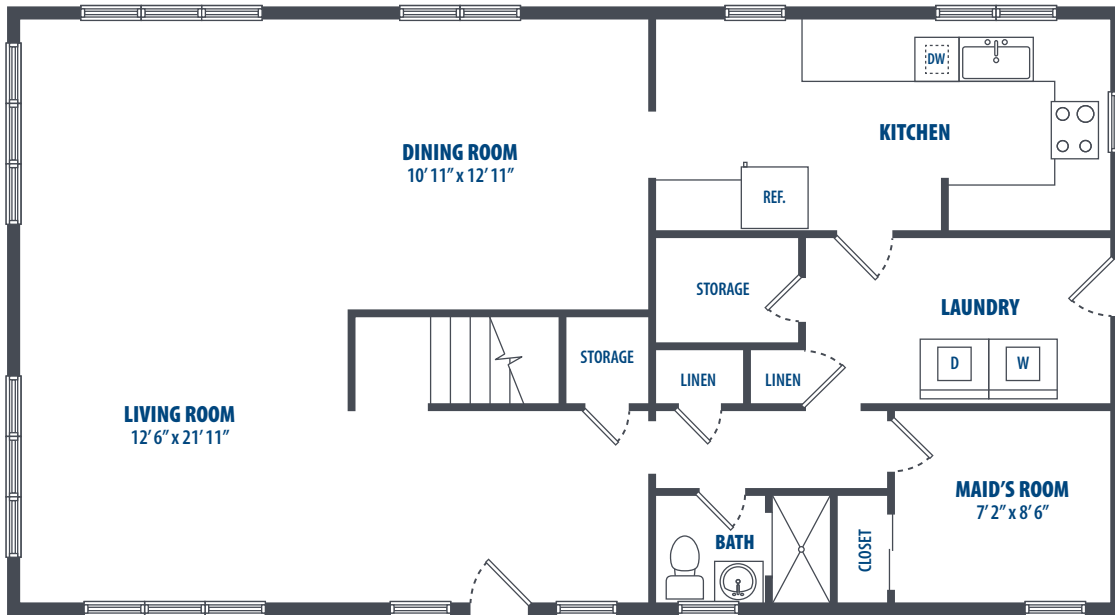

**'OHANA**

**HUNT MILITARY COMMUNITY**

**MAKALAPA - KOKO HEAD**

3 Bedroom | 3 Bath | 1522 Sq. Ft.\*

**SECOND FLOOR**

**FIRST FLOOR**

3349 Catlin Drive | Honolulu, HI 96818 | Phone: 808-784-7800

*\*All square footage is approximate.*