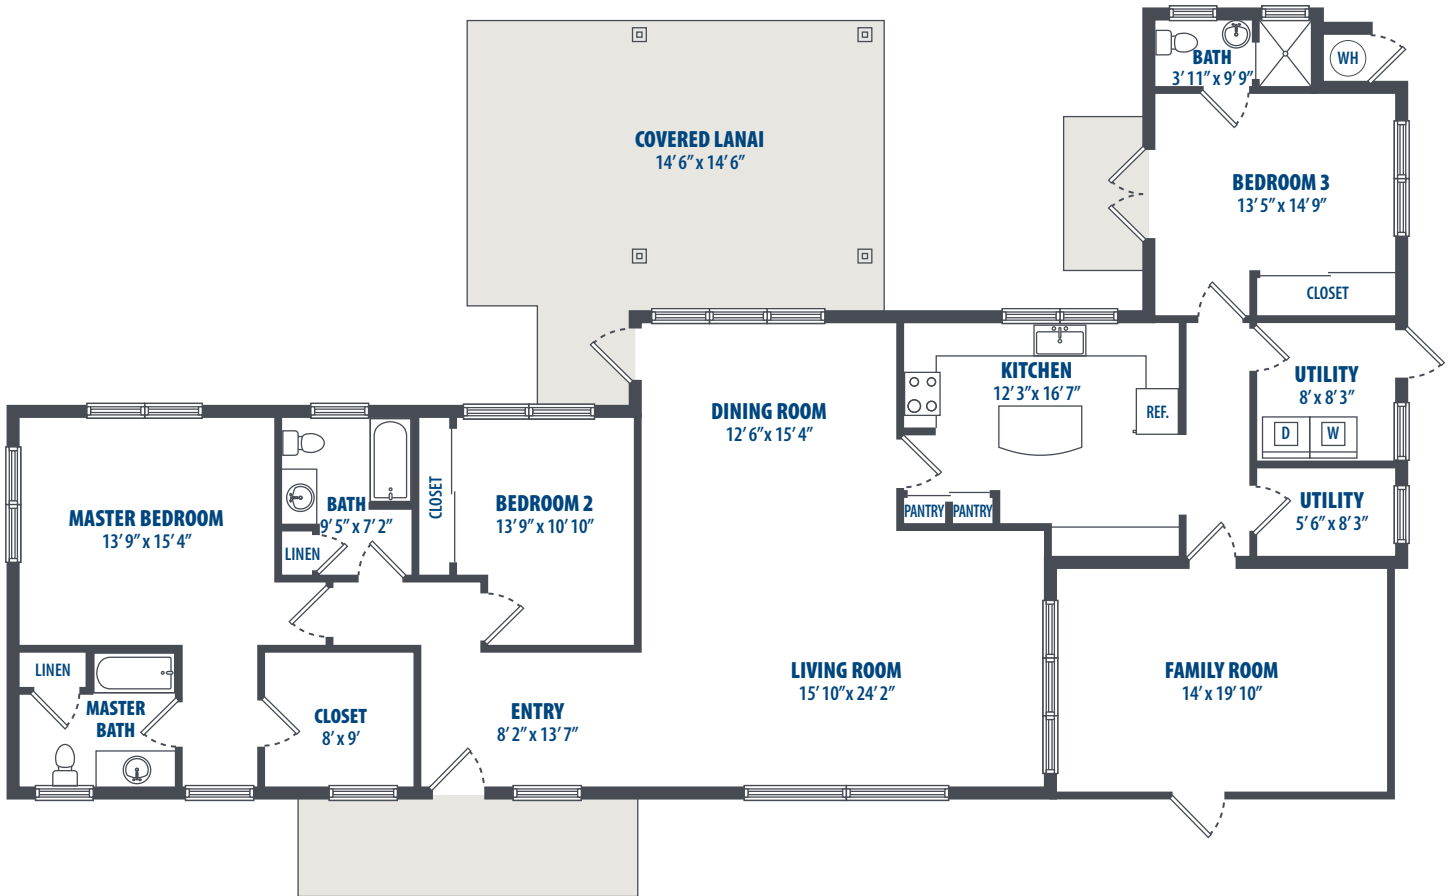

MAKALAPA - KAPENA

3 Bedroom | 3 Bath | 1724 Sq. Ft.*

3349 Catlin Drive | Honolulu, HI 96818 | Phone: 808-784-7800

**All square footage is approximate.*