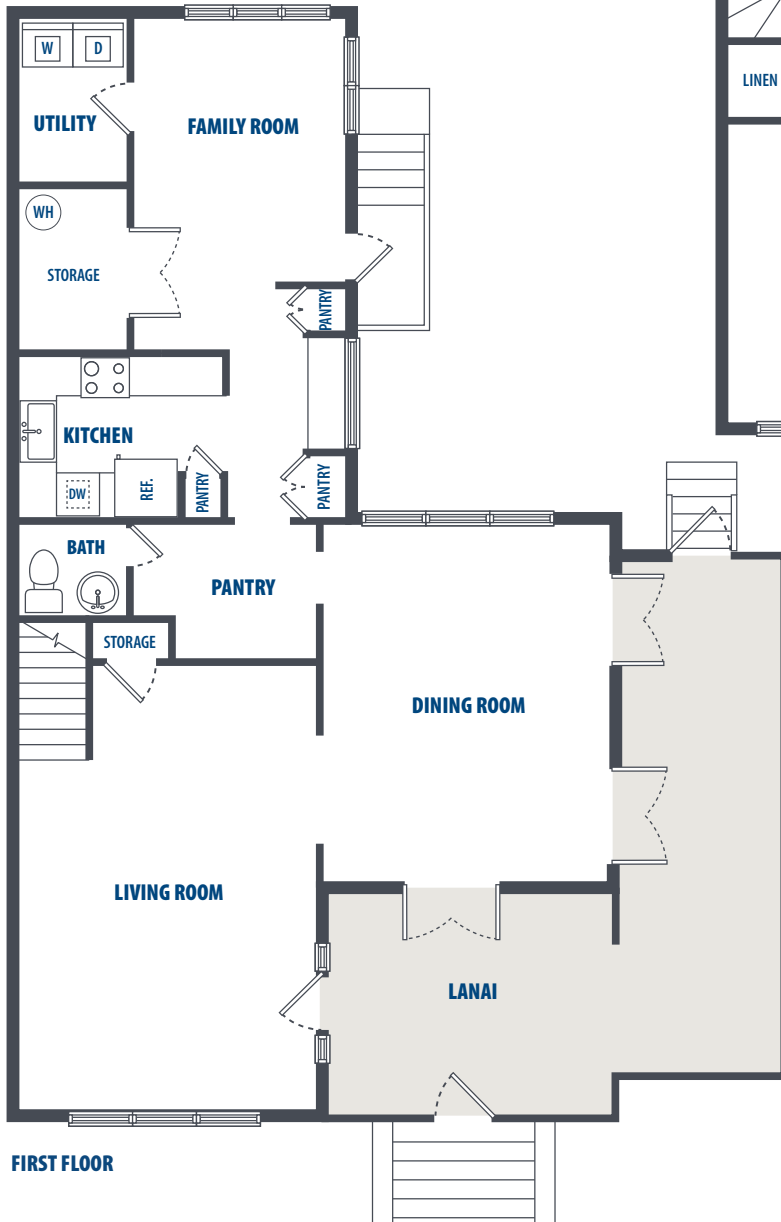

# MARINE BARRACKS - KALĀKAUA

3 Bedroom | 2.5 Bath | 1077 Sq. Ft.\*

3349 Catlin Drive | Honolulu, HI 96818 | Phone: 808-784-7800

*\*All square footage is approximate.*