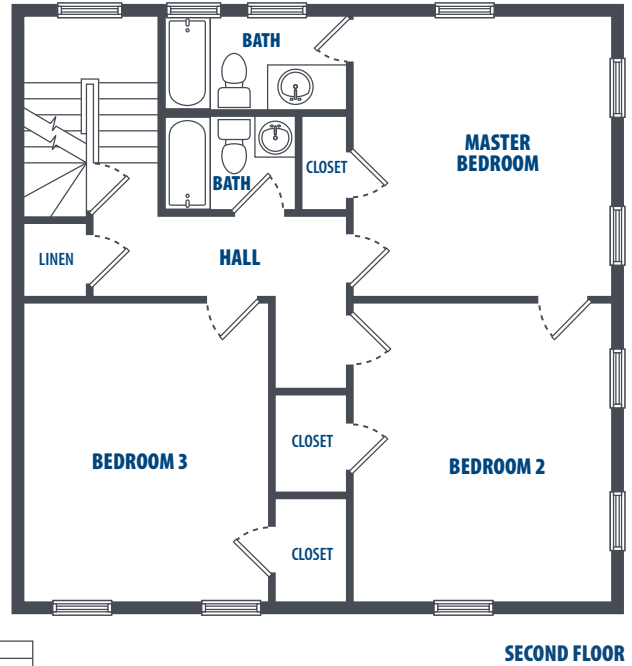

# MARINE BARRACKS - KALĀKAUA

3 Bedroom | 2.5 Bath | 1077 Sq. Ft.\*

3349 Catlin Drive | Honolulu, HI 96818 | Phone: 808-784-7800

*\*All square footage is approximate.*