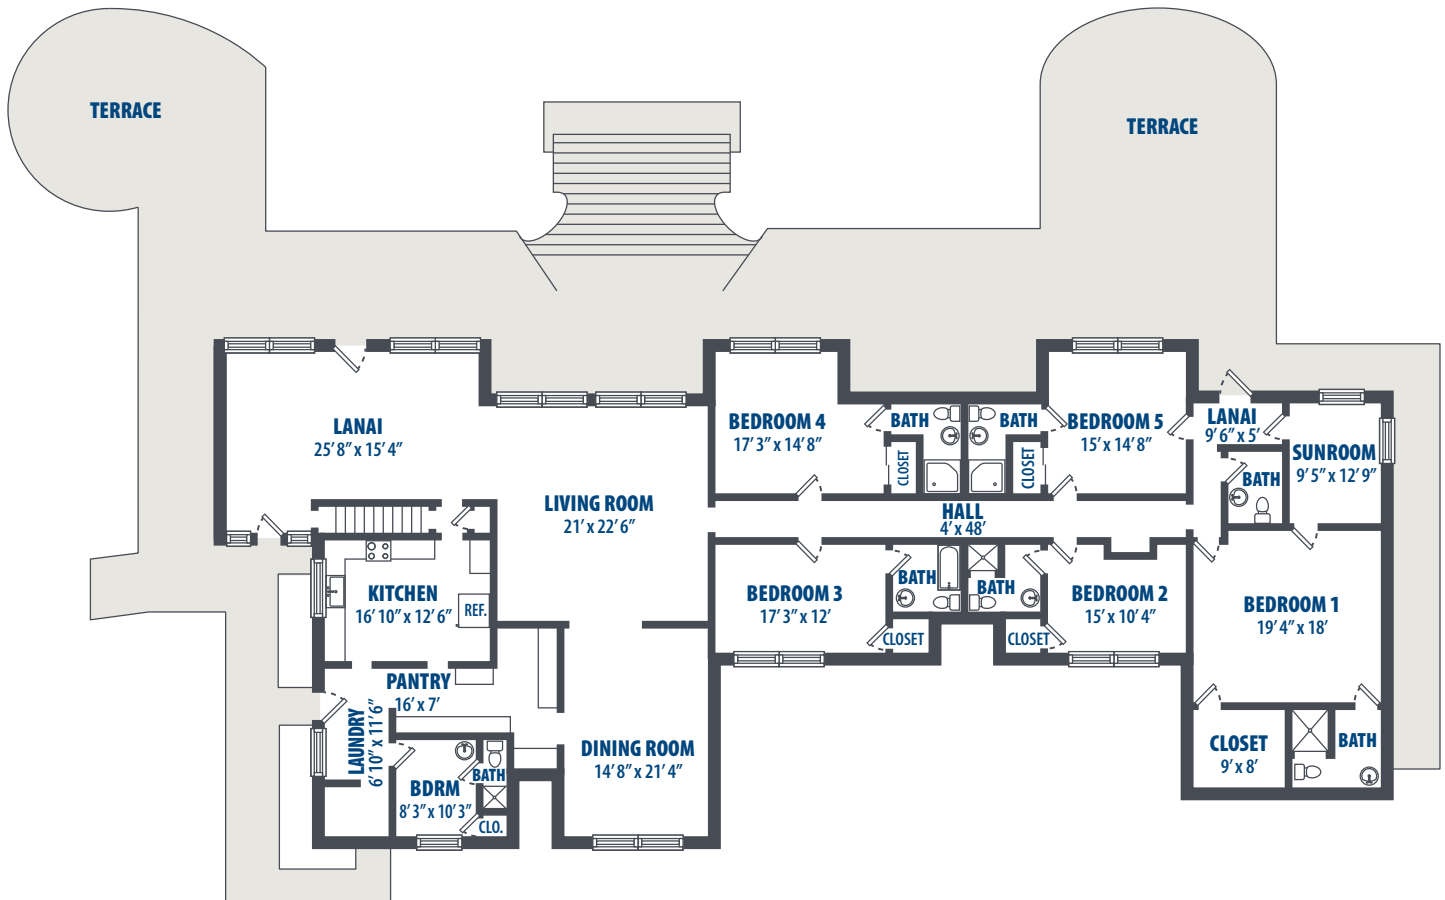

NOB HILL - BANYAN

6 Bedroom | 5.5 Bath | 3700 Sq. Ft.*

3349 Catlin Drive | Honolulu, HI 96818 | Phone: 808-784-7800

**All square footage is approximate.*